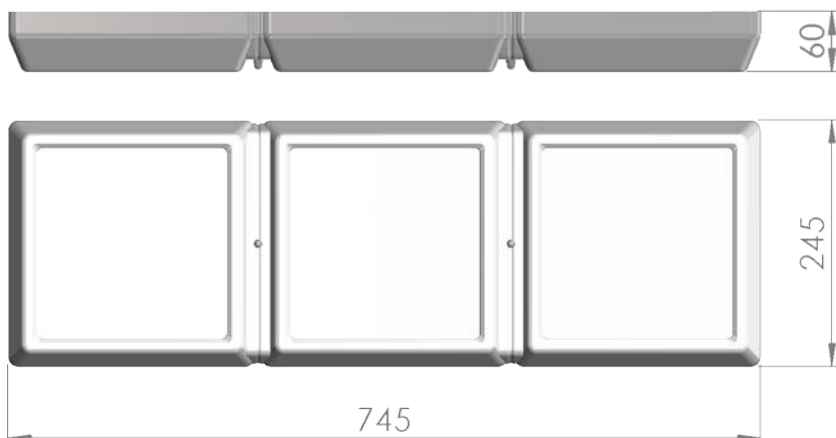

Luminous flux	2540 lm
Luminaire efficiency	121 lm/W
CRI	> 80
Correlated colour temperature	3000 K
Rated power	21 W
LED	Samsung LM561B
Dimmable	YES - to 1%
Input current	0.091 A
Working voltage	AC 220-240 V
Ingress protection code	IP20
Mech. impact protection code	-
Working temperature	-20 to +40°C

Service life	100 000 hours at 80% luminous flux
Housing	Polyvinyl chloride
Diffuser	PMMA
Installation	Surface mounting
Dimensions – LxWxH	745x245x60 mm
Weight	-
Mark	CE, RoHS
Origin	EU
Manufacturer	Solar LED Power Ltd.

Dimensional drawing: