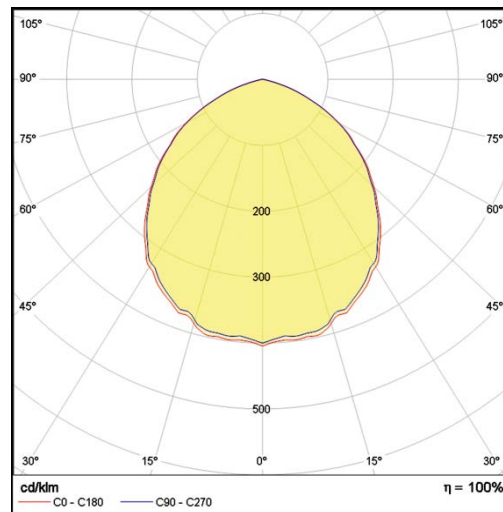

# LC Ceiling Style

## LP-PVC13-75 DALI 830

Art. No 51133618

Luminous flux	2540 lm
Luminaire efficiency	121 lm/W
CRI	> 80
Correlated colour temperature	3000 K
Rated power	21 W
LED	Samsung LM561B
Dimmable	YES - to 1%
Input current	0.091 A
Working voltage	AC 220-240 V
Ingress protection code	IP20
Mech. impact protection code	-
Working temperature	-20 to +40°C

Service life	100 000 hours at 80% luminous flux
Housing	Polyvinyl chloride
Diffuser	PMMA
Installation	Surface mounting
Dimensions – LxWxH	745x245x60 mm
Weight	-
Mark	CE, RoHS
Origin	EU
Manufacturer	Solar LED Power Ltd.