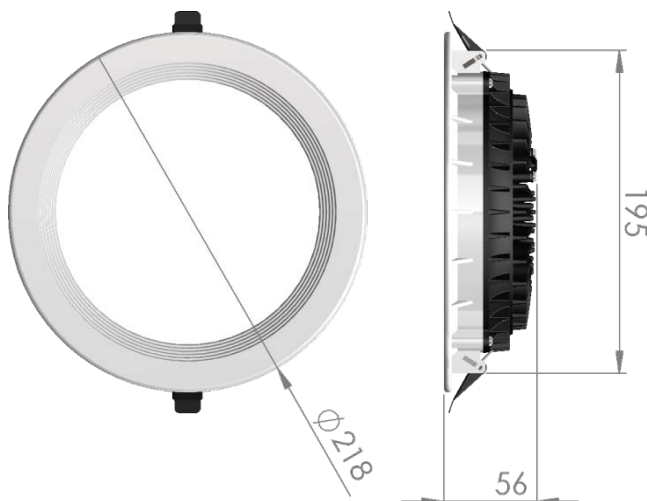

Downlight Slim Style

LP-LU-200CSL28 Phase Cut 850

Art. No 570521475

Luminous flux	3250 lm
Luminaire efficiency	116 lm/W
CRI	> 80
Correlated colour temperature	5000 K
Rated power	28 W
LED	Samsung LM561B
Dimmable	YES - to 10%
Input current	0.121 A
Working voltage	AC 220-240 V
Ingress protection code	IP20
Mech. impact protection code	-
Working temperature	-20 to +40°C

Service life	80 000 hours at 80% luminous flux
Housing	Aluminium
Diffuser	PMMA
Installation	Recessed in suspended ceilings
Dimensions – LxWxH	Ø218x56 mm
Weight	-
Mark	CE, RoHS
Origin	EU
Manufacturer	Solar LED Power Ltd.

Dimensional drawing:

Solar LED Power Ltd. is constantly developing and improving its products. The right is reserved to change specifications without prior notification.