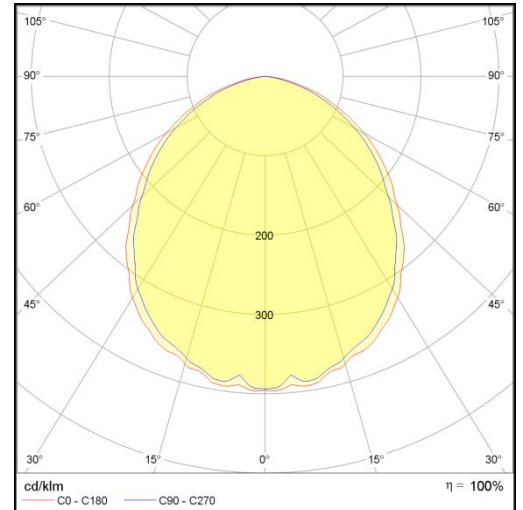

Downlight Slim Style

LP-LU-200CSL28 Phase Cut 850

Art. No 570521475

Luminous flux	3250 lm
Luminaire efficiency	116 lm/W
CRI	> 80
Correlated colour temperature	5000 K
Rated power	28 W
LED	Samsung LM561B
Dimmable	YES - to 10%
Input current	0.121 A
Working voltage	AC 220-240 V
Ingress protection code	IP20
Mech. impact protection code	-
Working temperature	-20 to +40°C

Service life	80 000 hours at 80% luminous flux
Housing	Aluminium
Diffuser	PMMA
Installation	Recessed in suspended ceilings
Dimensions – LxWxH	Ø218x56 mm
Weight	-
Mark	CE, RoHS
Origin	EU
Manufacturer	Solar LED Power Ltd.