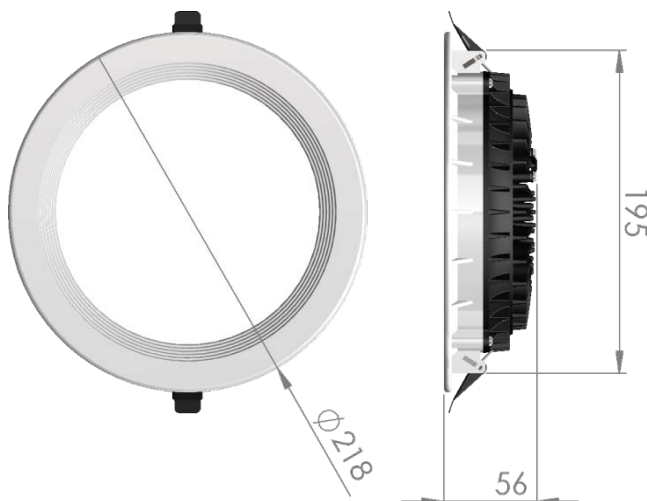

Downlight Slim Style

LP-LU-200CSL28 Phase Cut 830

Art. No 570321473

Luminous flux	2910 lm
Luminaire efficiency	104 lm/W
CRI	> 80
Correlated colour temperature	3000 K
Rated power	28 W
LED	Samsung LM561B
Dimmable	YES - to 10%
Input current	0.121 A
Working voltage	AC 220-240 V
Ingress protection code	IP20
Mech. impact protection code	-
Working temperature	-20 to +40°C

Service life	80 000 hours at 80% luminous flux
Housing	Aluminium
Diffuser	PMMA
Installation	Recessed in suspended ceilings
Dimensions – LxWxH	Ø218x56 mm
Weight	-
Mark	CE, RoHS
Origin	EU
Manufacturer	Solar LED Power Ltd.

Dimensional drawing:

Solar LED Power Ltd. is constantly developing and improving its products. The right is reserved to change specifications without prior notification.