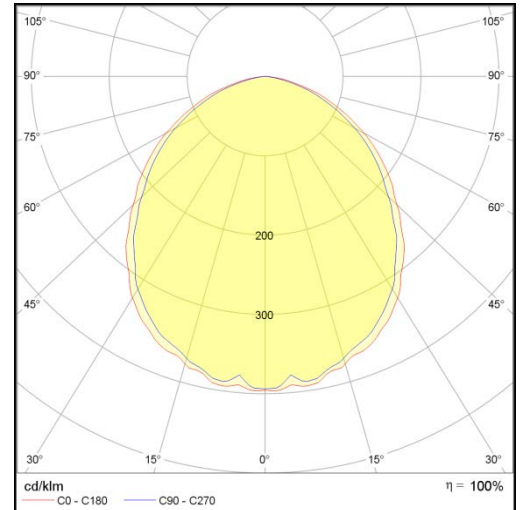

Downlight Slim Style

LP-LU-200CSL28 Phase Cut 830

Art. No 570321473

Luminous flux	2910 lm
Luminaire efficiency	104 lm/W
CRI	> 80
Correlated colour temperature	3000 K
Rated power	28 W
LED	Samsung LM561B
Dimmable	YES - to 10%
Input current	0.121 A
Working voltage	AC 220-240 V
Ingress protection code	IP20
Mech. impact protection code	-
Working temperature	-20 to +40°C

Service life	80 000 hours at 80% luminous flux
Housing	Aluminium
Diffuser	PMMA
Installation	Recessed in suspended ceilings
Dimensions – LxWxH	Ø218x56 mm
Weight	-
Mark	CE, RoHS
Origin	EU
Manufacturer	Solar LED Power Ltd.