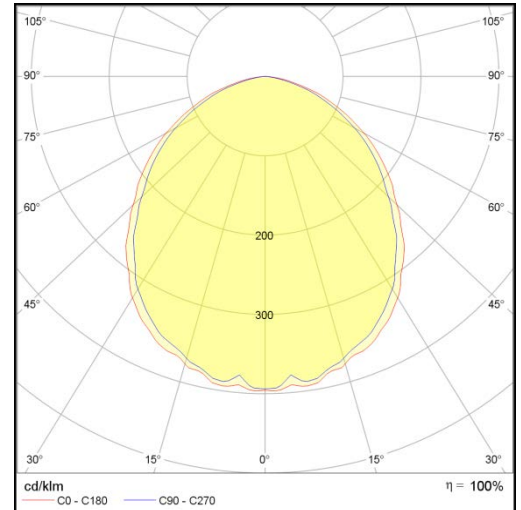

Downlight Slim Style

LP-LU-200CSL28 DALI 850

Art. No 570531478

Luminous flux	3250 lm
Luminaire efficiency	116 lm/W
CRI	> 80
Correlated colour temperature	5000 K
Rated power	28 W
LED	Samsung LM561B
Dimmable	YES - to 1%
Input current	0.121 A
Working voltage	AC 220-240 V
Ingress protection code	IP20
Mech. impact protection code	-
Working temperature	-20 to +40°C

Service life	80 000 hours at 80% luminous flux
Housing	Aluminium
Diffuser	PMMA
Installation	Recessed in suspended ceilings
Dimensions – LxWxH	Ø218x56 mm
Weight	-
Mark	CE, RoHS
Origin	EU
Manufacturer	Solar LED Power Ltd.