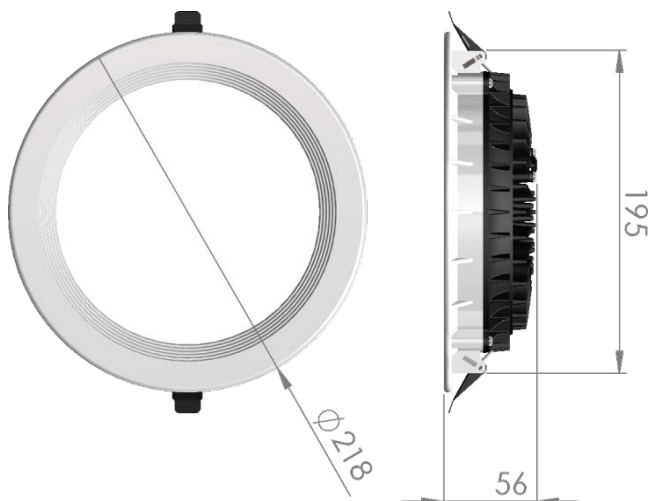

Downlight Slim Style

LP-LU-200CSL28 DALI 850

Art. No 570531478

Luminous flux	3250 lm
Luminaire efficiency	116 lm/W
CRI	> 80
Correlated colour temperature	5000 K
Rated power	28 W
LED	Samsung LM561B
Dimmable	YES - to 1%
Input current	0.121 A
Working voltage	AC 220-240 V
Ingress protection code	IP20
Mech. impact protection code	-
Working temperature	-20 to +40°C

Service life	80 000 hours at 80% luminous flux
Housing	Aluminium
Diffuser	PMMA
Installation	Recessed in suspended ceilings
Dimensions – LxWxH	Ø218x56 mm
Weight	-
Mark	CE, RoHS
Origin	EU
Manufacturer	Solar LED Power Ltd.

Dimensional drawing:

Solar LED Power Ltd. is constantly developing and improving its products. The right is reserved to change specifications without prior notification.