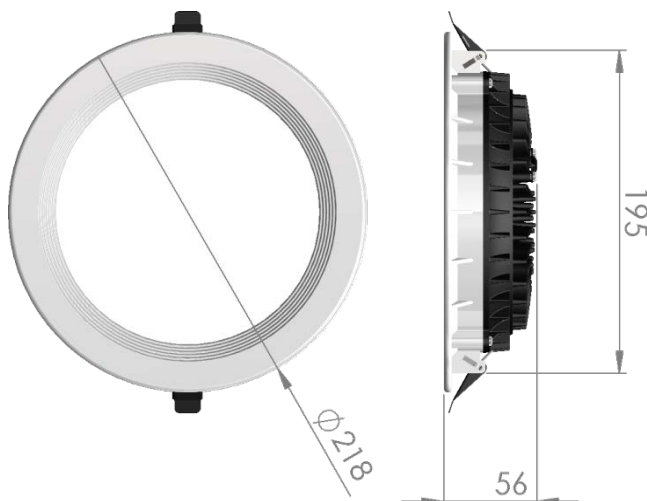

Downlight Slim Style

LP-LU-200CSL28 DALI 840

Art. No 570431477

Luminous flux	3080 lm
Luminaire efficiency	110 lm/W
CRI	> 80
Correlated colour temperature	4000 K
Rated power	28 W
LED	Samsung LM561B
Dimmable	YES - to 1%
Input current	0.121 A
Working voltage	AC 220-240 V
Ingress protection code	IP20
Mech. impact protection code	-
Working temperature	-20 to +40°C

Service life	80 000 hours at 80% luminous flux
Housing	Aluminium
Diffuser	PMMA
Installation	Recessed in suspended ceilings
Dimensions – LxWxH	Ø218x56 mm
Weight	-
Mark	CE, RoHS
Origin	EU
Manufacturer	Solar LED Power Ltd.

Dimensional drawing:

Solar LED Power Ltd. is constantly developing and improving its products. The right is reserved to change specifications without prior notification.