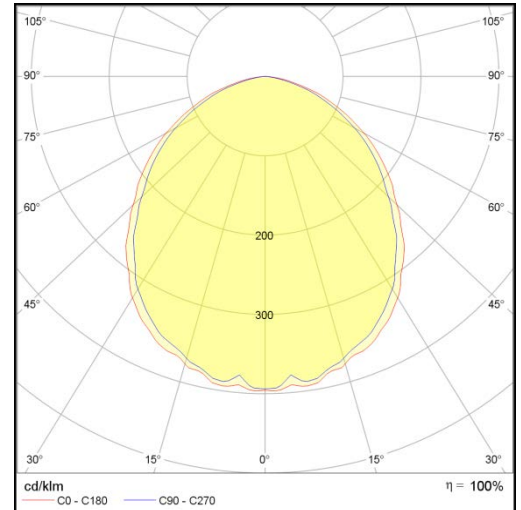

Downlight Slim Style

LP-LU-200CSL28 DALI 840

Art. No 570431477

Luminous flux	3080 lm
Luminaire efficiency	110 lm/W
CRI	> 80
Correlated colour temperature	4000 K
Rated power	28 W
LED	Samsung LM561B
Dimmable	YES - to 1%
Input current	0.121 A
Working voltage	AC 220-240 V
Ingress protection code	IP20
Mech. impact protection code	-
Working temperature	-20 to +40°C

Service life	80 000 hours at 80% luminous flux
Housing	Aluminium
Diffuser	PMMA
Installation	Recessed in suspended ceilings
Dimensions – LxWxH	Ø218x56 mm
Weight	-
Mark	CE, RoHS
Origin	EU
Manufacturer	Solar LED Power Ltd.