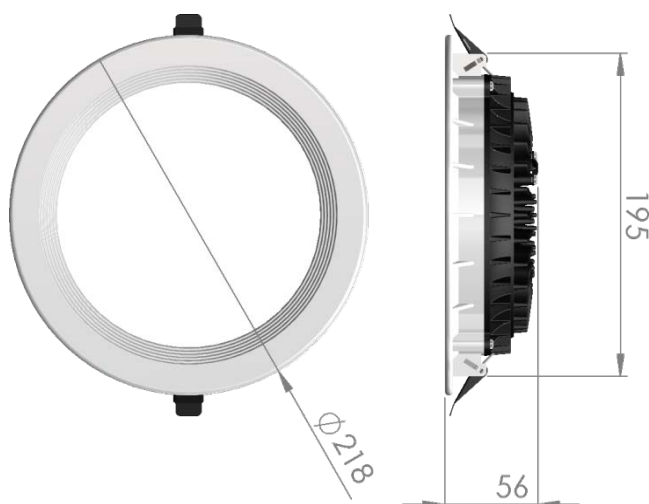

Downlight Slim Style

LP-LU-200CSL28 DALI 830

Art. No 570331476

Luminous flux	2910 lm
Luminaire efficiency	104 lm/W
CRI	> 80
Correlated colour temperature	3000 K
Rated power	28 W
LED	Samsung LM561B
Dimmable	YES - to 1%
Input current	0.121 A
Working voltage	AC 220-240 V
Ingress protection code	IP20
Mech. impact protection code	-
Working temperature	-20 to +40°C

Service life	80 000 hours at 80% luminous flux
Housing	Aluminium
Diffuser	PMMA
Installation	Recessed in suspended ceilings
Dimensions – LxWxH	Ø218x56 mm
Weight	-
Mark	CE, RoHS
Origin	EU
Manufacturer	Solar LED Power Ltd.

Dimensional drawing:

Solar LED Power Ltd. is constantly developing and improving its products. The right is reserved to change specifications without prior notification.