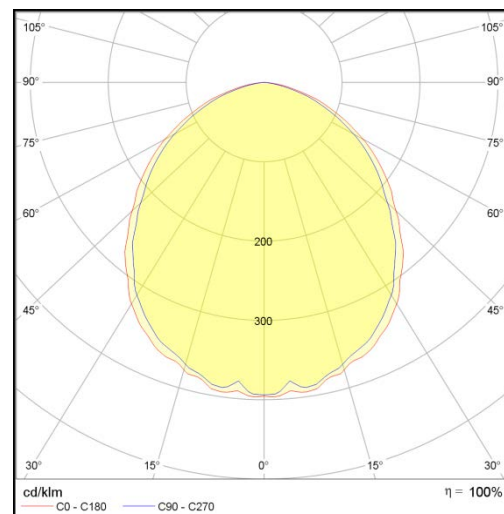

Downlight Slim Style

LP-LU-200CSL28 DALI 830

Art. No 570331476

Luminous flux	2910 lm
Luminaire efficiency	104 lm/W
CRI	> 80
Correlated colour temperature	3000 K
Rated power	28 W
LED	Samsung LM561B
Dimmable	YES - to 1%
Input current	0.121 A
Working voltage	AC 220-240 V
Ingress protection code	IP20
Mech. impact protection code	-
Working temperature	-20 to +40°C

Service life	80 000 hours at 80% luminous flux
Housing	Aluminium
Diffuser	PMMA
Installation	Recessed in suspended ceilings
Dimensions – LxWxH	Ø218x56 mm
Weight	-
Mark	CE, RoHS
Origin	EU
Manufacturer	Solar LED Power Ltd.