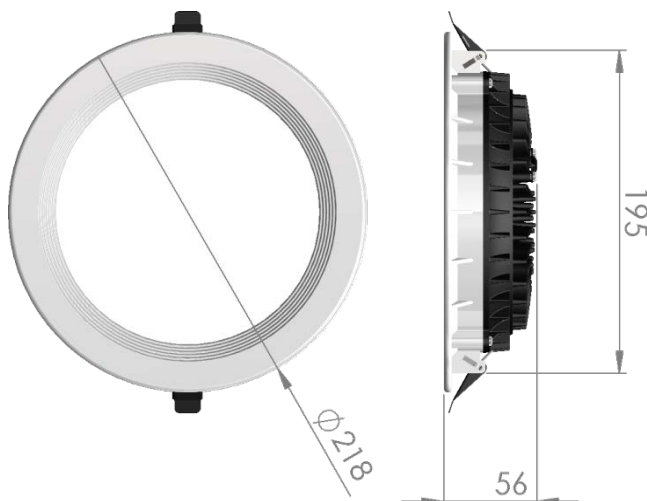

Downlight Slim Style

LP-LU-200CSL28 850

Art. No 570511472

Luminous flux	3250 lm
Luminaire efficiency	116 lm/W
CRI	> 80
Correlated colour temperature	5000 K
Rated power	28 W
LED	Samsung LM561B
Dimmable	NO
Input current	0.121 A
Working voltage	AC 220-240 V
Ingress protection code	IP20
Mech. impact protection code	-
Working temperature	-20 to +40°C

Service life	80 000 hours at 80% luminous flux
Housing	Aluminium
Diffuser	PMMA
Installation	Recessed in suspended ceilings
Dimensions – LxWxH	Ø218x56 mm
Weight	-
Mark	CE, RoHS
Origin	EU
Manufacturer	Solar LED Power Ltd.

Dimensional drawing:

Solar LED Power Ltd. is constantly developing and improving its products. The right is reserved to change specifications without prior notification.