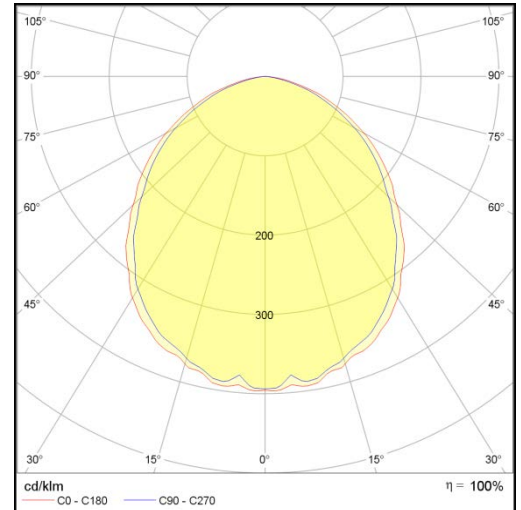

Downlight Slim Style

LP-LU-200CSL28 850

Art. No 570511472

Luminous flux	3250 lm
Luminaire efficiency	116 lm/W
CRI	> 80
Correlated colour temperature	5000 K
Rated power	28 W
LED	Samsung LM561B
Dimmable	NO
Input current	0.121 A
Working voltage	AC 220-240 V
Ingress protection code	IP20
Mech. impact protection code	-
Working temperature	-20 to +40°C

Service life	80 000 hours at 80% luminous flux
Housing	Aluminium
Diffuser	PMMA
Installation	Recessed in suspended ceilings
Dimensions – LxWxH	Ø218x56 mm
Weight	-
Mark	CE, RoHS
Origin	EU
Manufacturer	Solar LED Power Ltd.