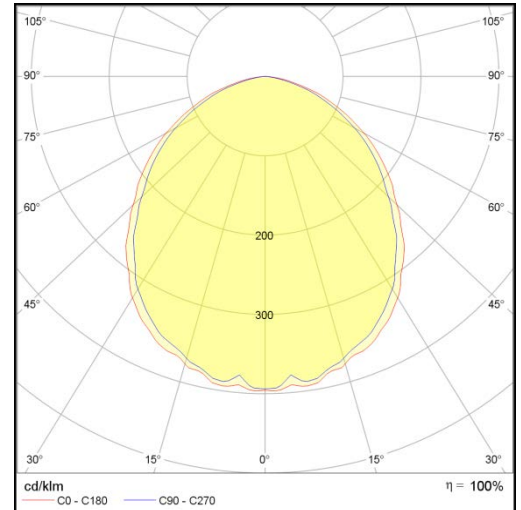

Downlight Slim Style

LP-LU-200CSL28 840

Art. No 570411471

Luminous flux	3080 lm
Luminaire efficiency	110 lm/W
CRI	> 80
Correlated colour temperature	4000 K
Rated power	28 W
LED	Samsung LM561B
Dimmable	NO
Input current	0.121 A
Working voltage	AC 220-240 V
Ingress protection code	IP20
Mech. impact protection code	-
Working temperature	-20 to +40°C

Service life	80 000 hours at 80% luminous flux
Housing	Aluminium
Diffuser	PMMA
Installation	Recessed in suspended ceilings
Dimensions – LxWxH	Ø218x56 mm
Weight	-
Mark	CE, RoHS
Origin	EU
Manufacturer	Solar LED Power Ltd.