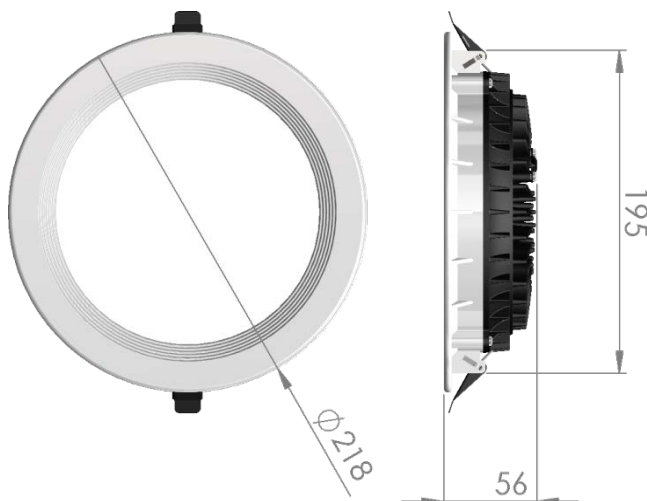

Downlight Slim Style

LP-LU-200CSL28 840

Art. No 570411471

Luminous flux	3080 lm
Luminaire efficiency	110 lm/W
CRI	> 80
Correlated colour temperature	4000 K
Rated power	28 W
LED	Samsung LM561B
Dimmable	NO
Input current	0.121 A
Working voltage	AC 220-240 V
Ingress protection code	IP20
Mech. impact protection code	-
Working temperature	-20 to +40°C

Service life	80 000 hours at 80% luminous flux
Housing	Aluminium
Diffuser	PMMA
Installation	Recessed in suspended ceilings
Dimensions – LxWxH	Ø218x56 mm
Weight	-
Mark	CE, RoHS
Origin	EU
Manufacturer	Solar LED Power Ltd.

Dimensional drawing:

Solar LED Power Ltd. is constantly developing and improving its products. The right is reserved to change specifications without prior notification.