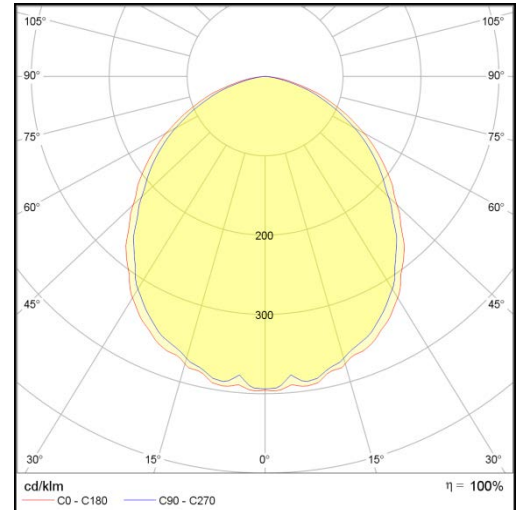

Downlight Slim Style

LP-LU-200CSL28 830

Art. No 570311470

Luminous flux	2910 lm
Luminaire efficiency	104 lm/W
CRI	> 80
Correlated colour temperature	3000 K
Rated power	28 W
LED	Samsung LM561B
Dimmable	NO
Input current	0.121 A
Working voltage	AC 220-240 V
Ingress protection code	IP20
Mech. impact protection code	-
Working temperature	-20 to +40°C

Service life	80 000 hours at 80% luminous flux
Housing	Aluminium
Diffuser	PMMA
Installation	Recessed in suspended ceilings
Dimensions – LxWxH	Ø218x56 mm
Weight	-
Mark	CE, RoHS
Origin	EU
Manufacturer	Solar LED Power Ltd.