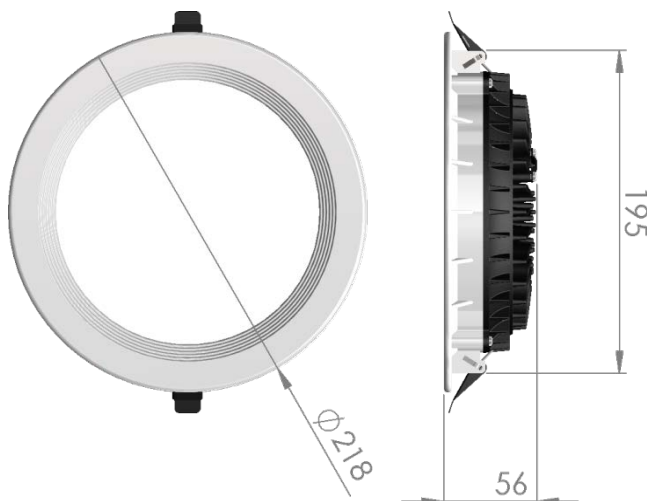

Downlight Slim Style

LP-LU-200CSL28 830

Art. No 570311470

Luminous flux	2910 lm
Luminaire efficiency	104 lm/W
CRI	> 80
Correlated colour temperature	3000 K
Rated power	28 W
LED	Samsung LM561B
Dimmable	NO
Input current	0.121 A
Working voltage	AC 220-240 V
Ingress protection code	IP20
Mech. impact protection code	-
Working temperature	-20 to +40°C

Service life	80 000 hours at 80% luminous flux
Housing	Aluminium
Diffuser	PMMA
Installation	Recessed in suspended ceilings
Dimensions – LxWxH	Ø218x56 mm
Weight	-
Mark	CE, RoHS
Origin	EU
Manufacturer	Solar LED Power Ltd.

Dimensional drawing:

Solar LED Power Ltd. is constantly developing and improving its products. The right is reserved to change specifications without prior notification.