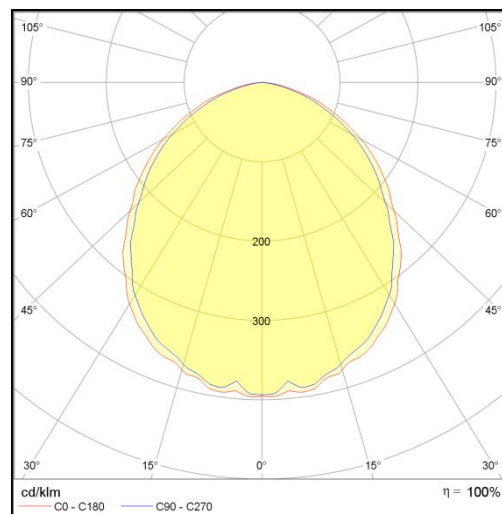

Downlight Slim Style

LP-LU-200BSL20 Phase Cut 850

Art. No 570521466

Luminous flux	2320 lm
Luminaire efficiency	116 lm/W
CRI	> 80
Correlated colour temperature	5000 K
Rated power	20 W
LED	Samsung LM561B
Dimmable	YES - to 10%
Input current	0.086 A
Working voltage	AC 220-240 V
Ingress protection code	IP20
Mech. impact protection code	-
Working temperature	-20 to +40°C

Service life	80 000 hours at 80% luminous flux
Housing	Aluminium
Diffuser	PMMA
Installation	Recessed in suspended ceilings
Dimensions – LxWxH	Ø218x56 mm
Weight	-
Mark	CE, RoHS
Origin	EU
Manufacturer	Solar LED Power Ltd.