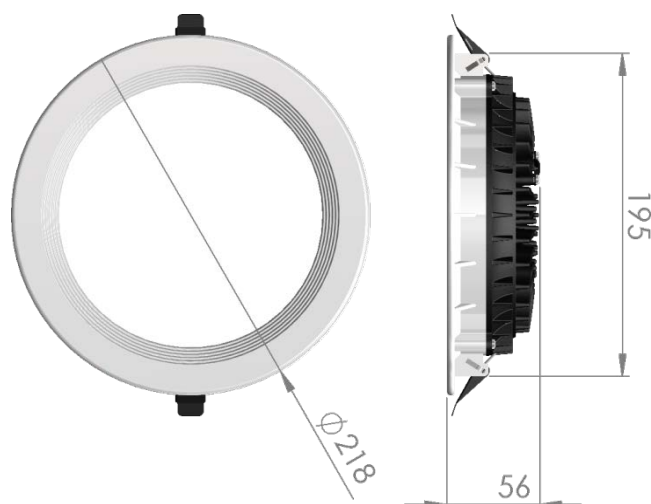

Downlight Slim Style

LP-LU-200BSL20 Phase Cut 850

Art. No 570521466

Luminous flux	2320 lm
Luminaire efficiency	116 lm/W
CRI	> 80
Correlated colour temperature	5000 K
Rated power	20 W
LED	Samsung LM561B
Dimmable	YES - to 10%
Input current	0.086 A
Working voltage	AC 220-240 V
Ingress protection code	IP20
Mech. impact protection code	-
Working temperature	-20 to +40°C

Service life	80 000 hours at 80% luminous flux
Housing	Aluminium
Diffuser	PMMA
Installation	Recessed in suspended ceilings
Dimensions – LxWxH	Ø218x56 mm
Weight	-
Mark	CE, RoHS
Origin	EU
Manufacturer	Solar LED Power Ltd.

Dimensional drawing:

Solar LED Power Ltd. is constantly developing and improving its products. The right is reserved to change specifications without prior notification.