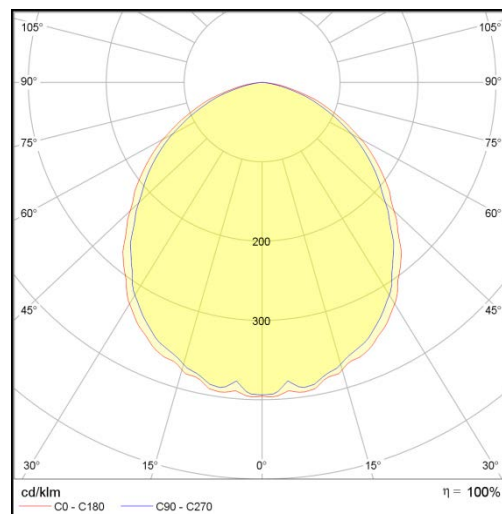

Downlight Slim Style

LP-LU-200BSL20 Phase Cut 830

Art. No 570321464

Luminous flux	2080 lm
Luminaire efficiency	104 lm/W
CRI	> 80
Correlated colour temperature	3000 K
Rated power	20 W
LED	Samsung LM561B
Dimmable	YES - to 10%
Input current	0.086 A
Working voltage	AC 220-240 V
Ingress protection code	IP20
Mech. impact protection code	-
Working temperature	-20 to +40°C

Service life	80 000 hours at 80% luminous flux
Housing	Aluminium
Diffuser	PMMA
Installation	Recessed in suspended ceilings
Dimensions – LxWxH	Ø218x56 mm
Weight	-
Mark	CE, RoHS
Origin	EU
Manufacturer	Solar LED Power Ltd.