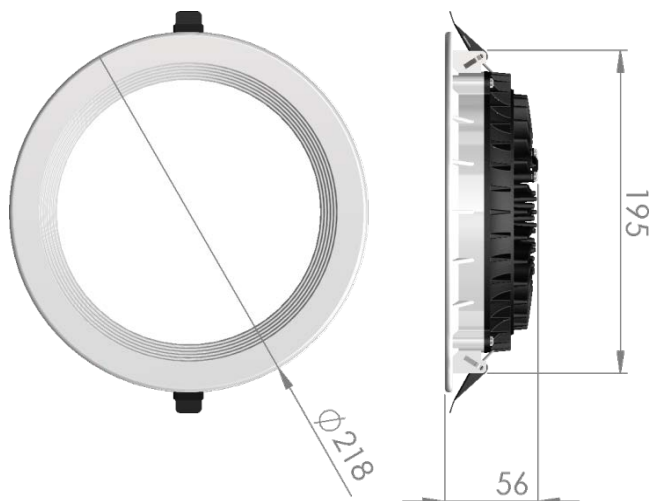

Downlight Slim Style

LP-LU-200BSL20 Phase Cut 830

Art. No 570321464

Luminous flux	2080 lm
Luminaire efficiency	104 lm/W
CRI	> 80
Correlated colour temperature	3000 K
Rated power	20 W
LED	Samsung LM561B
Dimmable	YES - to 10%
Input current	0.086 A
Working voltage	AC 220-240 V
Ingress protection code	IP20
Mech. impact protection code	-
Working temperature	-20 to +40°C

Service life	80 000 hours at 80% luminous flux
Housing	Aluminium
Diffuser	PMMA
Installation	Recessed in suspended ceilings
Dimensions – LxWxH	Ø218x56 mm
Weight	-
Mark	CE, RoHS
Origin	EU
Manufacturer	Solar LED Power Ltd.

Dimensional drawing:

Solar LED Power Ltd. is constantly developing and improving its products. The right is reserved to change specifications without prior notification.