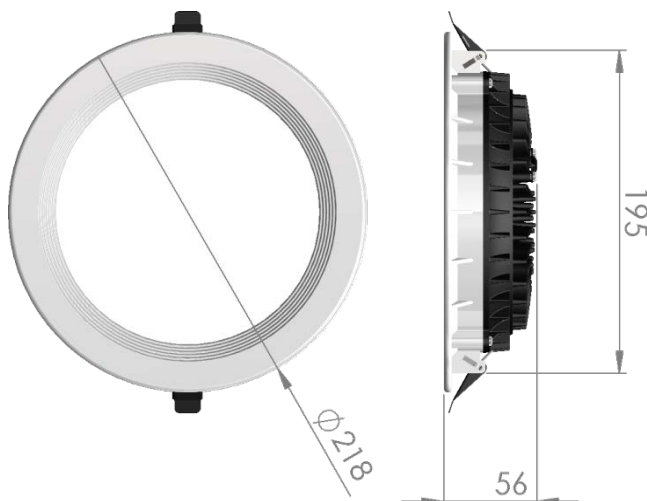

Downlight Slim Style

LP-LU-200BSL20 DALI 850

Art. No 570531469

Luminous flux	2320 lm
Luminaire efficiency	116 lm/W
CRI	> 80
Correlated colour temperature	5000 K
Rated power	20 W
LED	Samsung LM561B
Dimmable	YES - to 1%
Input current	0.086 A
Working voltage	AC 220-240 V
Ingress protection code	IP20
Mech. impact protection code	-
Working temperature	-20 to +40°C

Service life	80 000 hours at 80% luminous flux
Housing	Aluminium
Diffuser	PMMA
Installation	Recessed in suspended ceilings
Dimensions – LxWxH	Ø218x56 mm
Weight	-
Mark	CE, RoHS
Origin	EU
Manufacturer	Solar LED Power Ltd.

Dimensional drawing:

Solar LED Power Ltd. is constantly developing and improving its products. The right is reserved to change specifications without prior notification.