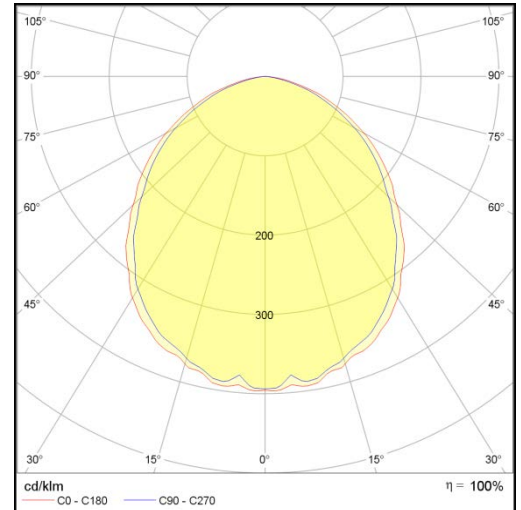

Downlight Slim Style

LP-LU-200BSL20 DALI 850

Art. No 570531469

Luminous flux	2320 lm
Luminaire efficiency	116 lm/W
CRI	> 80
Correlated colour temperature	5000 K
Rated power	20 W
LED	Samsung LM561B
Dimmable	YES - to 1%
Input current	0.086 A
Working voltage	AC 220-240 V
Ingress protection code	IP20
Mech. impact protection code	-
Working temperature	-20 to +40°C

Service life	80 000 hours at 80% luminous flux
Housing	Aluminium
Diffuser	PMMA
Installation	Recessed in suspended ceilings
Dimensions – LxWxH	Ø218x56 mm
Weight	-
Mark	CE, RoHS
Origin	EU
Manufacturer	Solar LED Power Ltd.