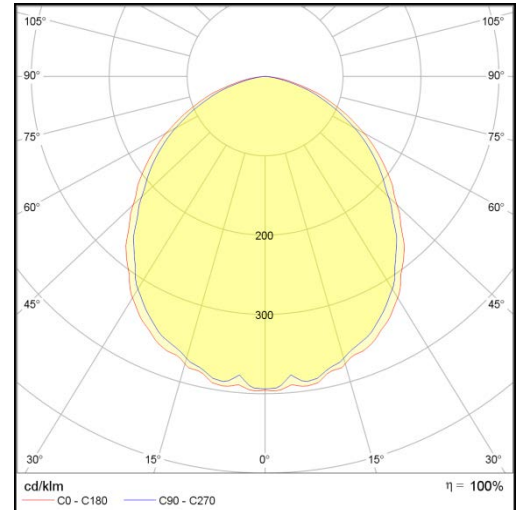

## LP-LU-200BSL20 DALI 840

Art. No 570431468

Luminous flux	2200 lm
Luminaire efficiency	110 lm/W
CRI	> 80
Correlated colour temperature	4000 K
Rated power	20 W
LED	Samsung LM561B
Dimmable	YES - to 1%
Input current	0.086 A
Working voltage	AC 220-240 V
Ingress protection code	IP20
Mech. impact protection code	-
Working temperature	-20 to +40°C

Service life	80 000 hours at 80% luminous flux
Housing	Aluminium
Diffuser	PMMA
Installation	Recessed in suspended ceilings
Dimensions – LxWxH	Ø218x56 mm
Weight	-
Mark	CE, RoHS
Origin	EU
Manufacturer	Solar LED Power Ltd.