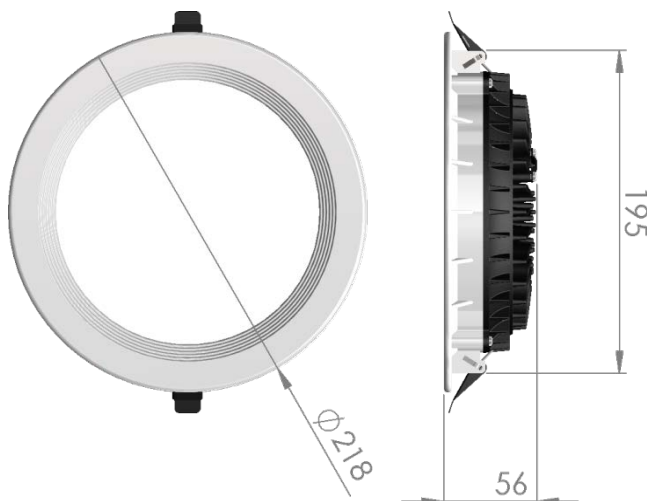

## LP-LU-200BSL20 DALI 840

Art. No 570431468

Luminous flux	2200 lm
Luminaire efficiency	110 lm/W
CRI	> 80
Correlated colour temperature	4000 K
Rated power	20 W
LED	Samsung LM561B
Dimmable	YES - to 1%
Input current	0.086 A
Working voltage	AC 220-240 V
Ingress protection code	IP20
Mech. impact protection code	-
Working temperature	-20 to +40°C

Service life	80 000 hours at 80% luminous flux
Housing	Aluminium
Diffuser	PMMA
Installation	Recessed in suspended ceilings
Dimensions – LxWxH	Ø218x56 mm
Weight	-
Mark	CE, RoHS
Origin	EU
Manufacturer	Solar LED Power Ltd.

Dimensional drawing:

Solar LED Power Ltd. is constantly developing and improving its products. The right is reserved to change specifications without prior notification.