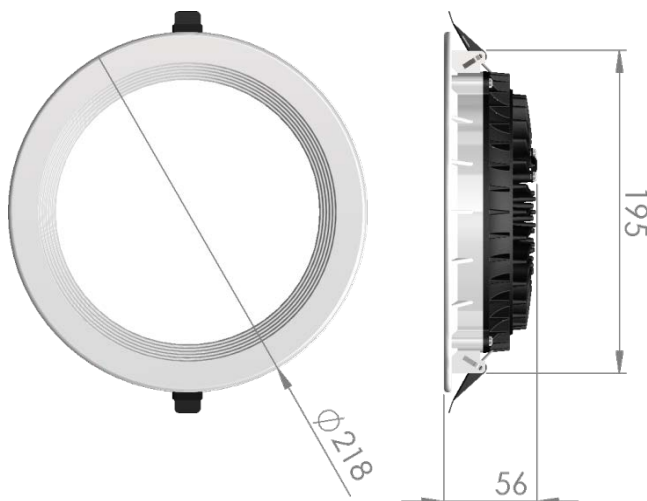

Downlight Slim Style

LP-LU-200BSL20 DALI 830

Art. No 570331467

Luminous flux	2080 lm
Luminaire efficiency	104 lm/W
CRI	> 80
Correlated colour temperature	3000 K
Rated power	20 W
LED	Samsung LM561B
Dimmable	YES - to 1%
Input current	0.086 A
Working voltage	AC 220-240 V
Ingress protection code	IP20
Mech. impact protection code	-
Working temperature	-20 to +40°C

Service life	80 000 hours at 80% luminous flux
Housing	Aluminium
Diffuser	PMMA
Installation	Recessed in suspended ceilings
Dimensions – LxWxH	Ø218x56 mm
Weight	-
Mark	CE, RoHS
Origin	EU
Manufacturer	Solar LED Power Ltd.

Dimensional drawing:

Solar LED Power Ltd. is constantly developing and improving its products. The right is reserved to change specifications without prior notification.