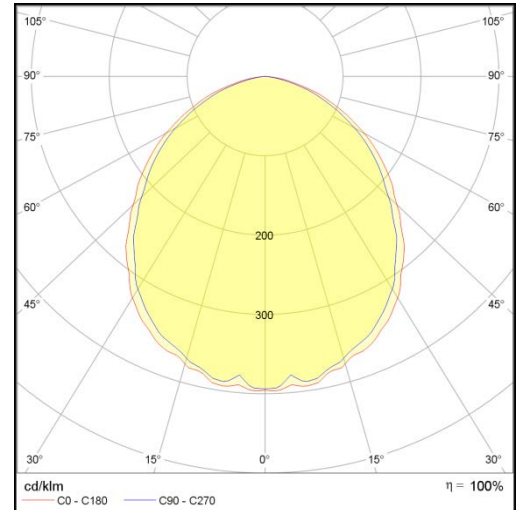

Downlight Slim Style

LP-LU-200BSL20 DALI 830

Art. No 570331467

Luminous flux	2080 lm
Luminaire efficiency	104 lm/W
CRI	> 80
Correlated colour temperature	3000 K
Rated power	20 W
LED	Samsung LM561B
Dimmable	YES - to 1%
Input current	0.086 A
Working voltage	AC 220-240 V
Ingress protection code	IP20
Mech. impact protection code	-
Working temperature	-20 to +40°C

Service life	80 000 hours at 80% luminous flux
Housing	Aluminium
Diffuser	PMMA
Installation	Recessed in suspended ceilings
Dimensions – LxWxH	Ø218x56 mm
Weight	-
Mark	CE, RoHS
Origin	EU
Manufacturer	Solar LED Power Ltd.