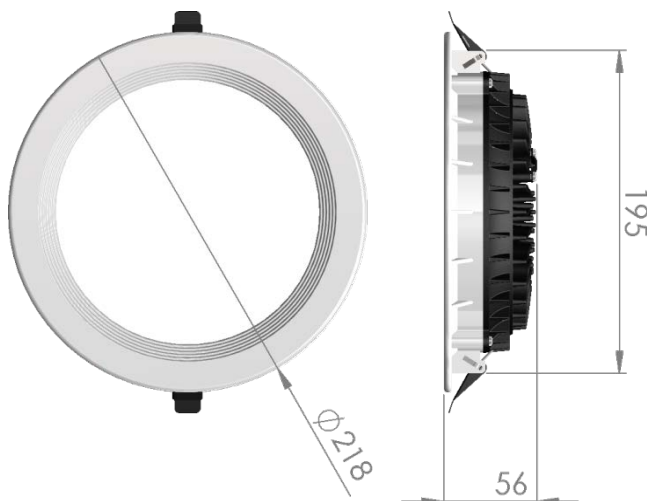

Downlight Slim Style

LP-LU-200BSL20 850

Art. No 570511463

Luminous flux	2320 lm
Luminaire efficiency	116 lm/W
CRI	> 80
Correlated colour temperature	5000 K
Rated power	20 W
LED	Samsung LM561B
Dimmable	NO
Input current	0.086 A
Working voltage	AC 220-240 V
Ingress protection code	IP20
Mech. impact protection code	-
Working temperature	-20 to +40°C

Service life	80 000 hours at 80% luminous flux
Housing	Aluminium
Diffuser	PMMA
Installation	Recessed in suspended ceilings
Dimensions – LxWxH	Ø218x56 mm
Weight	-
Mark	CE, RoHS
Origin	EU
Manufacturer	Solar LED Power Ltd.

Dimensional drawing:

Solar LED Power Ltd. is constantly developing and improving its products. The right is reserved to change specifications without prior notification.