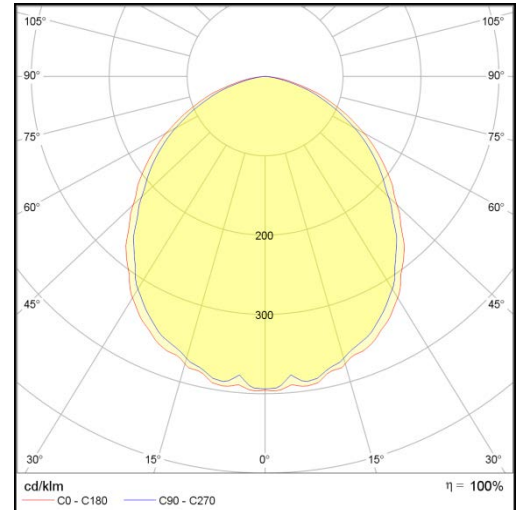

Downlight Slim Style

LP-LU-200BSL20 850

Art. No 570511463

Luminous flux	2320 lm
Luminaire efficiency	116 lm/W
CRI	> 80
Correlated colour temperature	5000 K
Rated power	20 W
LED	Samsung LM561B
Dimmable	NO
Input current	0.086 A
Working voltage	AC 220-240 V
Ingress protection code	IP20
Mech. impact protection code	-
Working temperature	-20 to +40°C

Service life	80 000 hours at 80% luminous flux
Housing	Aluminium
Diffuser	PMMA
Installation	Recessed in suspended ceilings
Dimensions – LxWxH	Ø218x56 mm
Weight	-
Mark	CE, RoHS
Origin	EU
Manufacturer	Solar LED Power Ltd.