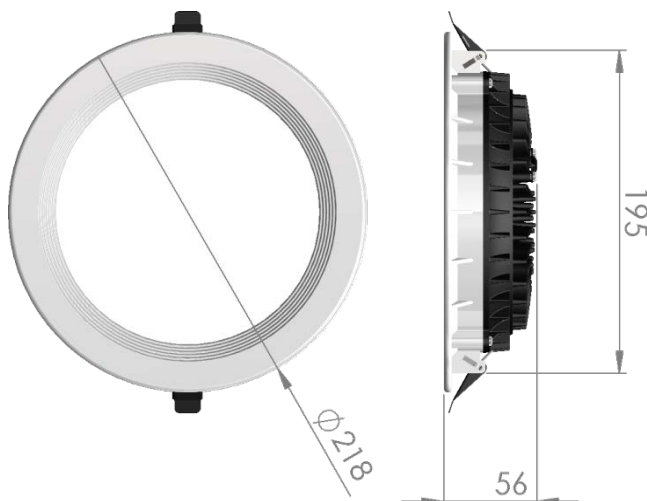

Downlight Slim Style

LP-LU-200BSL20 840

Art. No 570411462

Luminous flux	2200 lm
Luminaire efficiency	110 lm/W
CRI	> 80
Correlated colour temperature	4000 K
Rated power	20 W
LED	Samsung LM561B
Dimmable	NO
Input current	0.086 A
Working voltage	AC 220-240 V
Ingress protection code	IP20
Mech. impact protection code	-
Working temperature	-20 to +40°C

Service life	80 000 hours at 80% luminous flux
Housing	Aluminium
Diffuser	PMMA
Installation	Recessed in suspended ceilings
Dimensions – LxWxH	Ø218x56 mm
Weight	-
Mark	CE, RoHS
Origin	EU
Manufacturer	Solar LED Power Ltd.

Dimensional drawing:

Solar LED Power Ltd. is constantly developing and improving its products. The right is reserved to change specifications without prior notification.