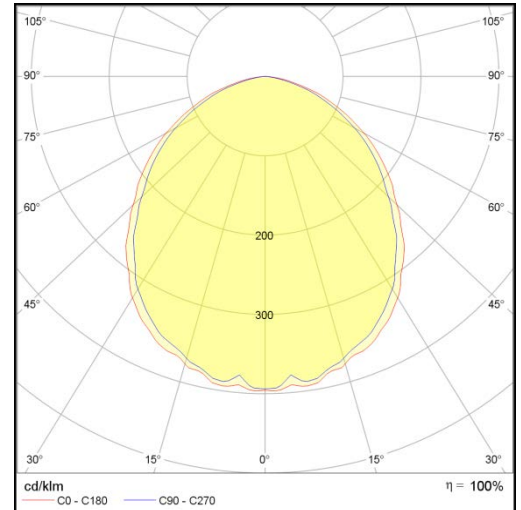

Downlight Slim Style

LP-LU-200BSL20 840

Art. No 570411462

Luminous flux	2200 lm
Luminaire efficiency	110 lm/W
CRI	> 80
Correlated colour temperature	4000 K
Rated power	20 W
LED	Samsung LM561B
Dimmable	NO
Input current	0.086 A
Working voltage	AC 220-240 V
Ingress protection code	IP20
Mech. impact protection code	-
Working temperature	-20 to +40°C

Service life	80 000 hours at 80% luminous flux
Housing	Aluminium
Diffuser	PMMA
Installation	Recessed in suspended ceilings
Dimensions – LxWxH	Ø218x56 mm
Weight	-
Mark	CE, RoHS
Origin	EU
Manufacturer	Solar LED Power Ltd.