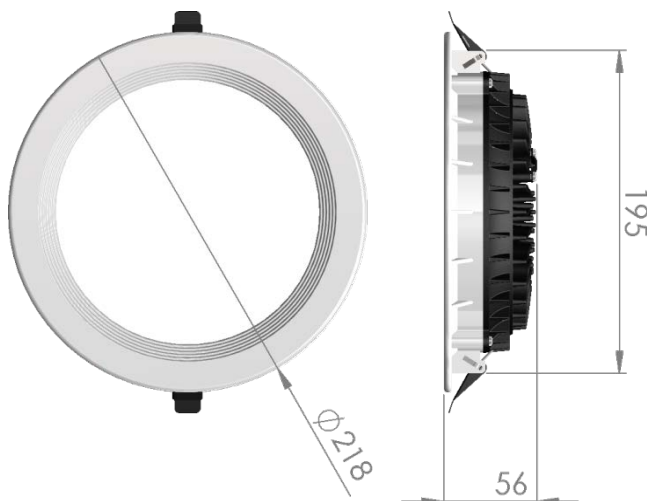

Downlight Slim Style

LP-LU-200BSL20 830

Art. No 570311461

Luminous flux	2080 lm
Luminaire efficiency	104 lm/W
CRI	> 80
Correlated colour temperature	3000 K
Rated power	20 W
LED	Samsung LM561B
Dimmable	NO
Input current	0.086 A
Working voltage	AC 220-240 V
Ingress protection code	IP20
Mech. impact protection code	-
Working temperature	-20 to +40°C

Service life	80 000 hours at 80% luminous flux
Housing	Aluminium
Diffuser	PMMA
Installation	Recessed in suspended ceilings
Dimensions – LxWxH	Ø218x56 mm
Weight	-
Mark	CE, RoHS
Origin	EU
Manufacturer	Solar LED Power Ltd.

Dimensional drawing:

Solar LED Power Ltd. is constantly developing and improving its products. The right is reserved to change specifications without prior notification.