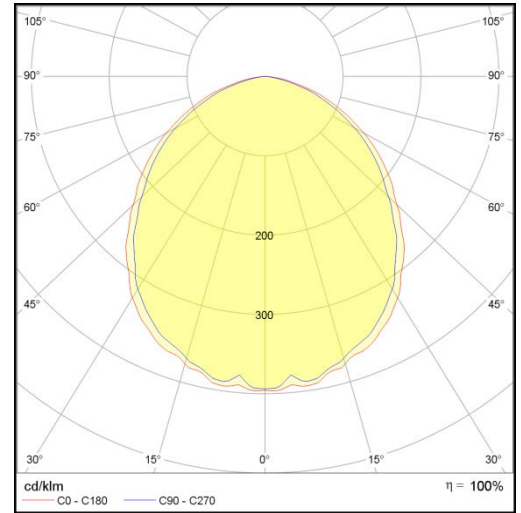

Downlight Slim Style

LP-LU-200BSL20 830

Art. No 570311461

Luminous flux	2080 lm
Luminaire efficiency	104 lm/W
CRI	> 80
Correlated colour temperature	3000 K
Rated power	20 W
LED	Samsung LM561B
Dimmable	NO
Input current	0.086 A
Working voltage	AC 220-240 V
Ingress protection code	IP20
Mech. impact protection code	-
Working temperature	-20 to +40°C

Service life	80 000 hours at 80% luminous flux
Housing	Aluminium
Diffuser	PMMA
Installation	Recessed in suspended ceilings
Dimensions – LxWxH	Ø218x56 mm
Weight	-
Mark	CE, RoHS
Origin	EU
Manufacturer	Solar LED Power Ltd.