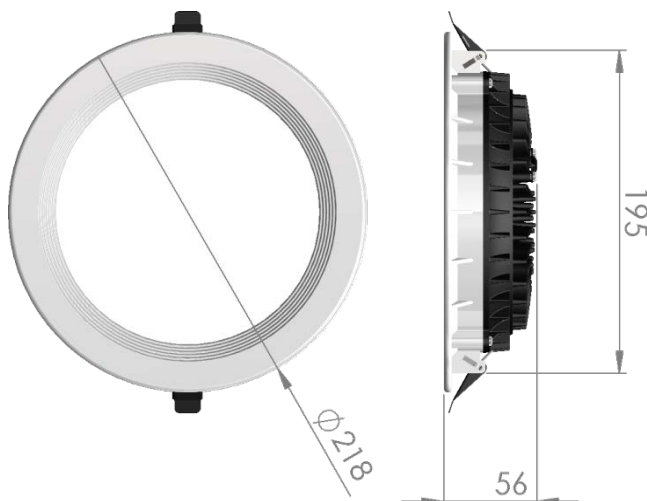

## LP-LU-200ASL13 Phase Cut 850

Art. No 570521457

Luminous flux	1390 lm
Luminaire efficiency	107 lm/W
CRI	> 80
Correlated colour temperature	5000 K
Rated power	13 W
LED	Samsung LM561B
Dimmable	YES - to 10%
Input current	0.056 A
Working voltage	AC 220-240 V
Ingress protection code	IP20
Mech. impact protection code	-
Working temperature	-20 to +40°C

Service life	80 000 hours at 80% luminous flux
Housing	Aluminium
Diffuser	PMMA
Installation	Recessed in suspended ceilings
Dimensions – LxWxH	Ø218x56 mm
Weight	-
Mark	CE, RoHS
Origin	EU
Manufacturer	Solar LED Power Ltd.

Dimensional drawing:

Solar LED Power Ltd. is constantly developing and improving its products. The right is reserved to change specifications without prior notification.