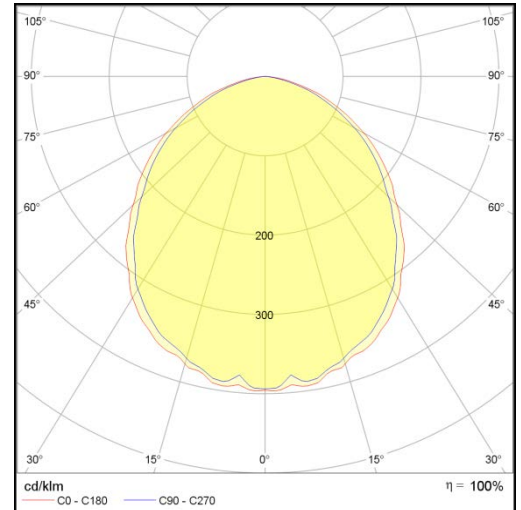

## LP-LU-200ASL13 Phase Cut 850

Art. No 570521457

Luminous flux	1390 lm
Luminaire efficiency	107 lm/W
CRI	> 80
Correlated colour temperature	5000 K
Rated power	13 W
LED	Samsung LM561B
Dimmable	YES - to 10%
Input current	0.056 A
Working voltage	AC 220-240 V
Ingress protection code	IP20
Mech. impact protection code	-
Working temperature	-20 to +40°C

Service life	80 000 hours at 80% luminous flux
Housing	Aluminium
Diffuser	PMMA
Installation	Recessed in suspended ceilings
Dimensions – LxWxH	Ø218x56 mm
Weight	-
Mark	CE, RoHS
Origin	EU
Manufacturer	Solar LED Power Ltd.