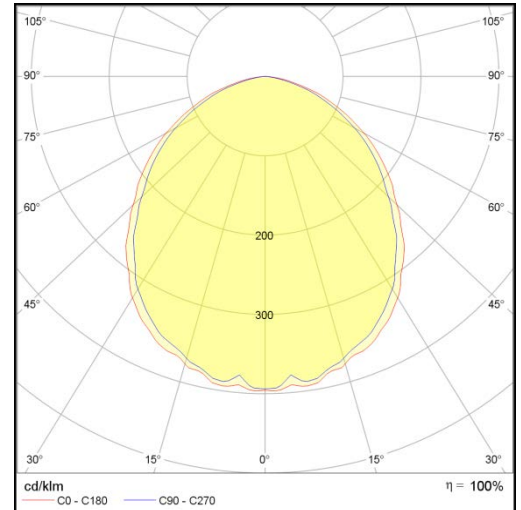

Downlight Slim Style

LP-LU-200ASL13 Phase Cut 840

Art. No 570421456

| | |
|-------------------------------|----------------|
| Luminous flux | 1320 lm |
| Luminaire efficiency | 102 lm/W |
| CRI | > 80 |
| Correlated colour temperature | 4000 K |
| Rated power | 13 W |
| LED | Samsung LM561B |
| Dimmable | YES - to 10% |
| Input current | 0.056 A |
| Working voltage | AC 220-240 V |
| Ingress protection code | IP20 |
| Mech. impact protection code | - |
| Working temperature | -20 to +40°C |

| | |
|--------------------|-----------------------------------|
| Service life | 80 000 hours at 80% luminous flux |
| Housing | Aluminium |
| Diffuser | PMMA |
| Installation | Recessed in suspended ceilings |
| Dimensions – LxWxH | Ø218x56 mm |
| Weight | - |
| Mark | CE, RoHS |
| Origin | EU |
| Manufacturer | Solar LED Power Ltd. |