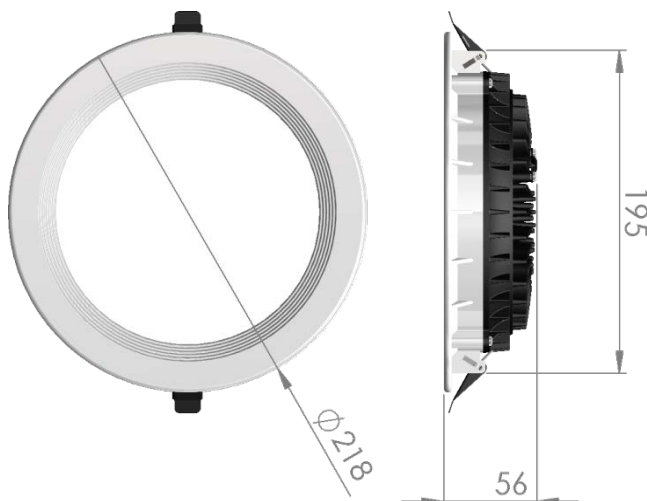

Downlight Slim Style

LP-LU-200ASL13 Phase Cut 840

Art. No 570421456

| | |
|-------------------------------|----------------|
| Luminous flux | 1320 lm |
| Luminaire efficiency | 102 lm/W |
| CRI | > 80 |
| Correlated colour temperature | 4000 K |
| Rated power | 13 W |
| LED | Samsung LM561B |
| Dimmable | YES - to 10% |
| Input current | 0.056 A |
| Working voltage | AC 220-240 V |
| Ingress protection code | IP20 |
| Mech. impact protection code | - |
| Working temperature | -20 to +40°C |

| | |
|--------------------|-----------------------------------|
| Service life | 80 000 hours at 80% luminous flux |
| Housing | Aluminium |
| Diffuser | PMMA |
| Installation | Recessed in suspended ceilings |
| Dimensions – LxWxH | Ø218x56 mm |
| Weight | - |
| Mark | CE, RoHS |
| Origin | EU |
| Manufacturer | Solar LED Power Ltd. |

Dimensional drawing:

Solar LED Power Ltd. is constantly developing and improving its products. The right is reserved to change specifications without prior notification.