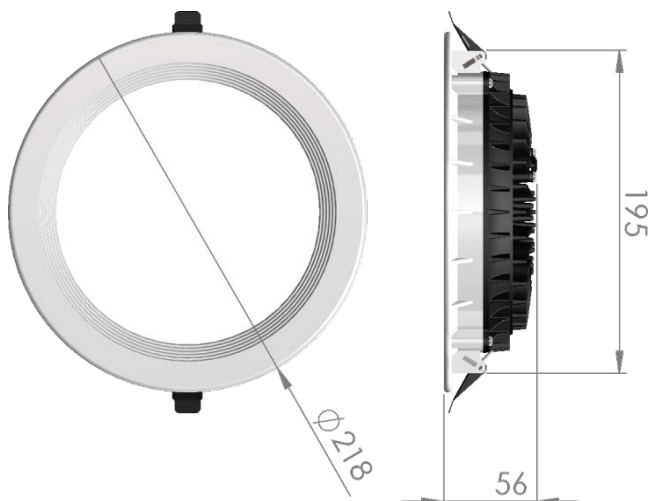

## LP-LU-200ASL13 Phase Cut 830

Art. No 570321455

Luminous flux	1250 lm
Luminaire efficiency	96 lm/W
CRI	> 80
Correlated colour temperature	3000 K
Rated power	13 W
LED	Samsung LM561B
Dimmable	YES - to 10%
Input current	0.056 A
Working voltage	AC 220-240 V
Ingress protection code	IP20
Mech. impact protection code	-
Working temperature	-20 to +40°C

Service life	80 000 hours at 80% luminous flux
Housing	Aluminium
Diffuser	PMMA
Installation	Recessed in suspended ceilings
Dimensions – LxWxH	Ø218x56 mm
Weight	-
Mark	CE, RoHS
Origin	EU
Manufacturer	Solar LED Power Ltd.

Dimensional drawing:

Solar LED Power Ltd. is constantly developing and improving its products. The right is reserved to change specifications without prior notification.