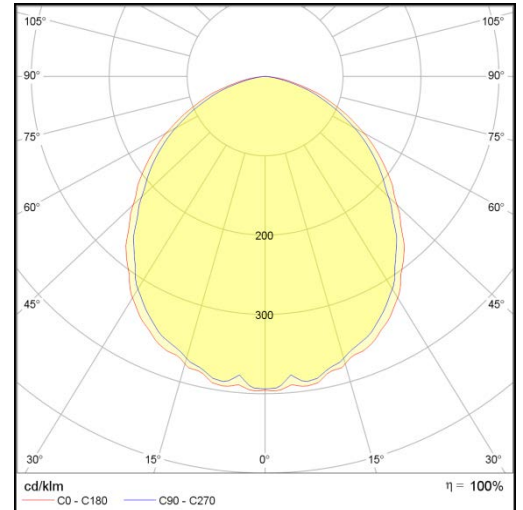

## LP-LU-200ASL13 Phase Cut 830

Art. No 570321455

Luminous flux	1250 lm
Luminaire efficiency	96 lm/W
CRI	> 80
Correlated colour temperature	3000 K
Rated power	13 W
LED	Samsung LM561B
Dimmable	YES - to 10%
Input current	0.056 A
Working voltage	AC 220-240 V
Ingress protection code	IP20
Mech. impact protection code	-
Working temperature	-20 to +40°C

Service life	80 000 hours at 80% luminous flux
Housing	Aluminium
Diffuser	PMMA
Installation	Recessed in suspended ceilings
Dimensions – LxWxH	Ø218x56 mm
Weight	-
Mark	CE, RoHS
Origin	EU
Manufacturer	Solar LED Power Ltd.