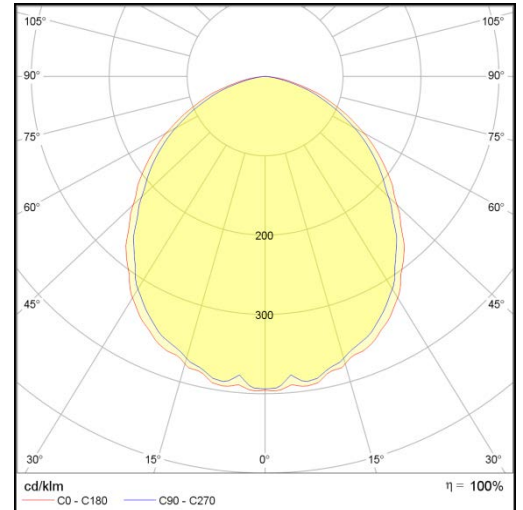

Downlight Slim Style

LP-LU-200ASL13 DALI 850

Art. No 570531460

Luminous flux	1390 lm
Luminaire efficiency	107 lm/W
CRI	> 80
Correlated colour temperature	5000 K
Rated power	13 W
LED	Samsung LM561B
Dimmable	YES - to 1%
Input current	0.056 A
Working voltage	AC 220-240 V
Ingress protection code	IP20
Mech. impact protection code	-
Working temperature	-20 to +40°C

Service life	80 000 hours at 80% luminous flux
Housing	Aluminium
Diffuser	PMMA
Installation	Recessed in suspended ceilings
Dimensions – LxWxH	Ø218x56 mm
Weight	-
Mark	CE, RoHS
Origin	EU
Manufacturer	Solar LED Power Ltd.