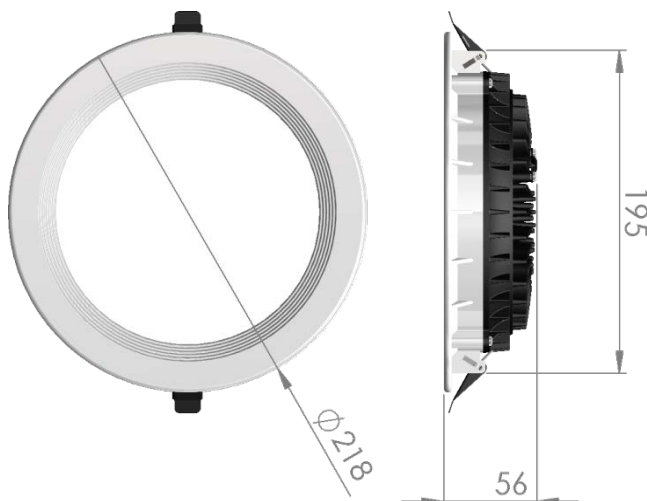

Downlight Slim Style

LP-LU-200ASL13 DALI 850

Art. No 570531460

Luminous flux	1390 lm
Luminaire efficiency	107 lm/W
CRI	> 80
Correlated colour temperature	5000 K
Rated power	13 W
LED	Samsung LM561B
Dimmable	YES - to 1%
Input current	0.056 A
Working voltage	AC 220-240 V
Ingress protection code	IP20
Mech. impact protection code	-
Working temperature	-20 to +40°C

Service life	80 000 hours at 80% luminous flux
Housing	Aluminium
Diffuser	PMMA
Installation	Recessed in suspended ceilings
Dimensions – LxWxH	Ø218x56 mm
Weight	-
Mark	CE, RoHS
Origin	EU
Manufacturer	Solar LED Power Ltd.

Dimensional drawing:

Solar LED Power Ltd. is constantly developing and improving its products. The right is reserved to change specifications without prior notification.