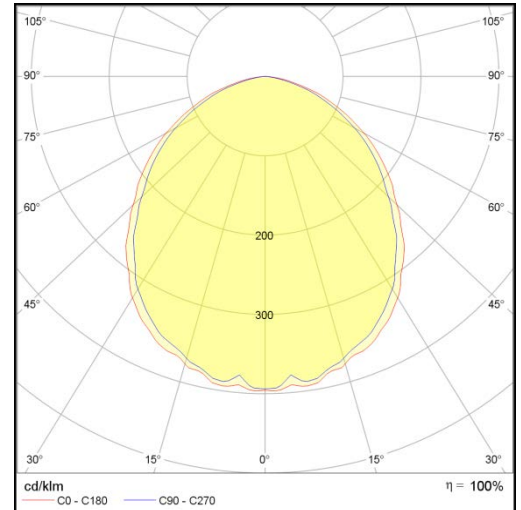

Downlight Slim Style

LP-LU-200ASL13 DALI 840

Art. No 570431459

Luminous flux	1320 lm
Luminaire efficiency	102 lm/W
CRI	> 80
Correlated colour temperature	4000 K
Rated power	13 W
LED	Samsung LM561B
Dimmable	YES - to 1%
Input current	0.056 A
Working voltage	AC 220-240 V
Ingress protection code	IP20
Mech. impact protection code	-
Working temperature	-20 to +40°C

Service life	80 000 hours at 80% luminous flux
Housing	Aluminium
Diffuser	PMMA
Installation	Recessed in suspended ceilings
Dimensions – LxWxH	Ø218x56 mm
Weight	-
Mark	CE, RoHS
Origin	EU
Manufacturer	Solar LED Power Ltd.