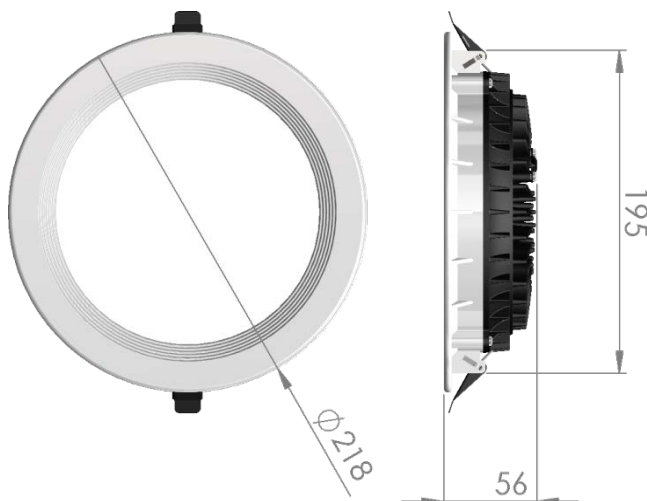

Downlight Slim Style

LP-LU-200ASL13 DALI 840

Art. No 570431459

Luminous flux	1320 lm
Luminaire efficiency	102 lm/W
CRI	> 80
Correlated colour temperature	4000 K
Rated power	13 W
LED	Samsung LM561B
Dimmable	YES - to 1%
Input current	0.056 A
Working voltage	AC 220-240 V
Ingress protection code	IP20
Mech. impact protection code	-
Working temperature	-20 to +40°C

Service life	80 000 hours at 80% luminous flux
Housing	Aluminium
Diffuser	PMMA
Installation	Recessed in suspended ceilings
Dimensions – LxWxH	Ø218x56 mm
Weight	-
Mark	CE, RoHS
Origin	EU
Manufacturer	Solar LED Power Ltd.

Dimensional drawing:

Solar LED Power Ltd. is constantly developing and improving its products. The right is reserved to change specifications without prior notification.