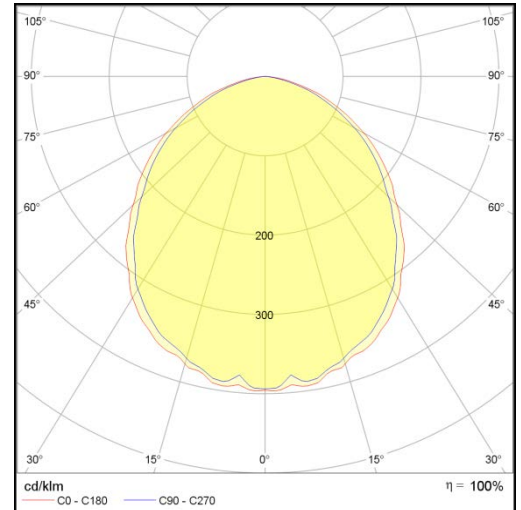

Downlight Slim Style

LP-LU-200ASL13 DALI 830

Art. No 570331458

Luminous flux	1250 lm
Luminaire efficiency	96 lm/W
CRI	> 80
Correlated colour temperature	3000 K
Rated power	13 W
LED	Samsung LM561B
Dimmable	YES - to 1%
Input current	0.056 A
Working voltage	AC 220-240 V
Ingress protection code	IP20
Mech. impact protection code	-
Working temperature	-20 to +40°C

Service life	80 000 hours at 80% luminous flux
Housing	Aluminium
Diffuser	PMMA
Installation	Recessed in suspended ceilings
Dimensions – LxWxH	Ø218x56 mm
Weight	-
Mark	CE, RoHS
Origin	EU
Manufacturer	Solar LED Power Ltd.