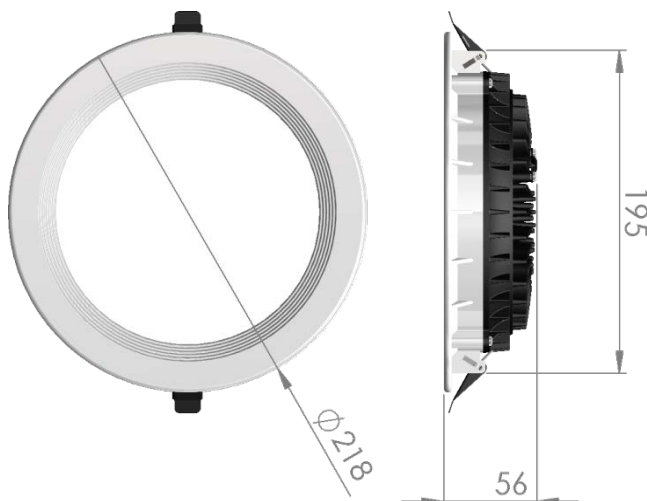

Downlight Slim Style

LP-LU-200ASL13 DALI 830

Art. No 570331458

Luminous flux	1250 lm
Luminaire efficiency	96 lm/W
CRI	> 80
Correlated colour temperature	3000 K
Rated power	13 W
LED	Samsung LM561B
Dimmable	YES - to 1%
Input current	0.056 A
Working voltage	AC 220-240 V
Ingress protection code	IP20
Mech. impact protection code	-
Working temperature	-20 to +40°C

Service life	80 000 hours at 80% luminous flux
Housing	Aluminium
Diffuser	PMMA
Installation	Recessed in suspended ceilings
Dimensions – LxWxH	Ø218x56 mm
Weight	-
Mark	CE, RoHS
Origin	EU
Manufacturer	Solar LED Power Ltd.

Dimensional drawing:

Solar LED Power Ltd. is constantly developing and improving its products. The right is reserved to change specifications without prior notification.