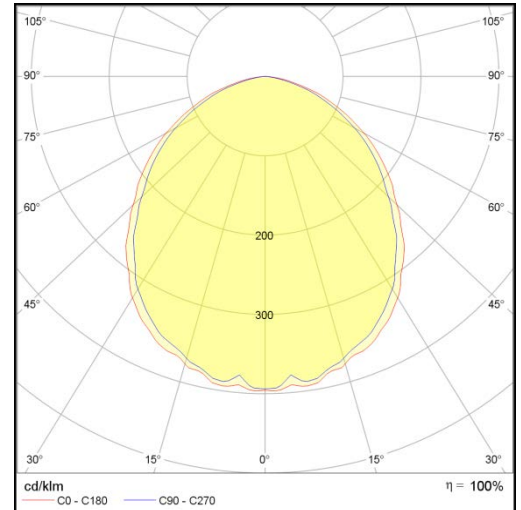

Downlight Slim Style

LP-LU-200ASL13 850

Art. No 570511454

Luminous flux	1390 lm
Luminaire efficiency	107 lm/W
CRI	> 80
Correlated colour temperature	5000 K
Rated power	13 W
LED	Samsung LM561B
Dimmable	NO
Input current	0.056 A
Working voltage	AC 220-240 V
Ingress protection code	IP20
Mech. impact protection code	-
Working temperature	-20 to +40°C

Service life	80 000 hours at 80% luminous flux
Housing	Aluminium
Diffuser	PMMA
Installation	Recessed in suspended ceilings
Dimensions – LxWxH	Ø218x56 mm
Weight	-
Mark	CE, RoHS
Origin	EU
Manufacturer	Solar LED Power Ltd.