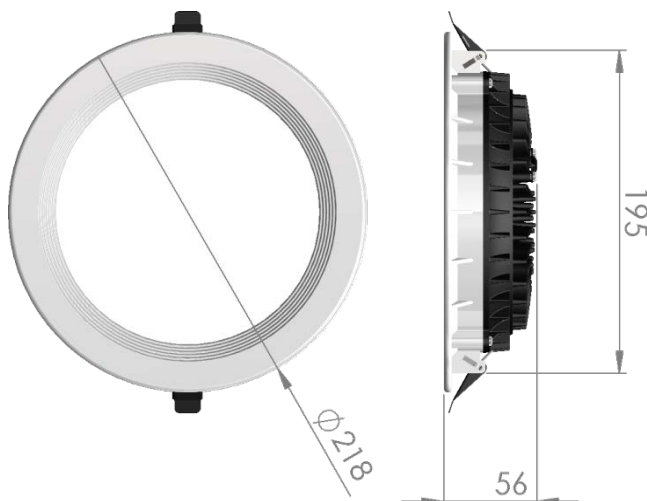

Downlight Slim Style

LP-LU-200ASL13 850

Art. No 570511454

Luminous flux	1390 lm
Luminaire efficiency	107 lm/W
CRI	> 80
Correlated colour temperature	5000 K
Rated power	13 W
LED	Samsung LM561B
Dimmable	NO
Input current	0.056 A
Working voltage	AC 220-240 V
Ingress protection code	IP20
Mech. impact protection code	-
Working temperature	-20 to +40°C

Service life	80 000 hours at 80% luminous flux
Housing	Aluminium
Diffuser	PMMA
Installation	Recessed in suspended ceilings
Dimensions – LxWxH	Ø218x56 mm
Weight	-
Mark	CE, RoHS
Origin	EU
Manufacturer	Solar LED Power Ltd.

Dimensional drawing:

Solar LED Power Ltd. is constantly developing and improving its products. The right is reserved to change specifications without prior notification.