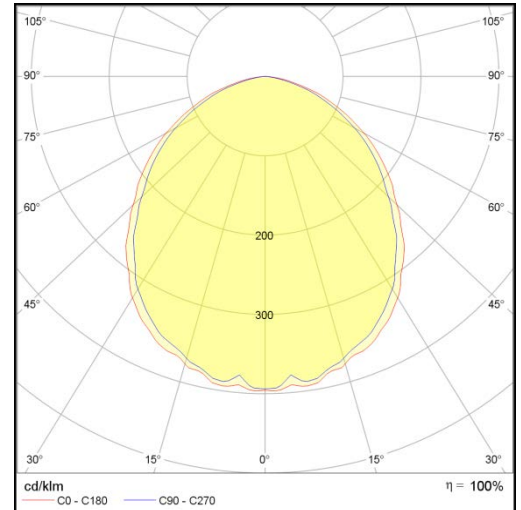

Downlight Slim Style

LP-LU-200ASL13 840

Art. No 570411453

Luminous flux	1320 lm
Luminaire efficiency	102 lm/W
CRI	> 80
Correlated colour temperature	4000 K
Rated power	13 W
LED	Samsung LM561B
Dimmable	NO
Input current	0.056 A
Working voltage	AC 220-240 V
Ingress protection code	IP20
Mech. impact protection code	-
Working temperature	-20 to +40°C

Service life	80 000 hours at 80% luminous flux
Housing	Aluminium
Diffuser	PMMA
Installation	Recessed in suspended ceilings
Dimensions – LxWxH	Ø218x56 mm
Weight	-
Mark	CE, RoHS
Origin	EU
Manufacturer	Solar LED Power Ltd.