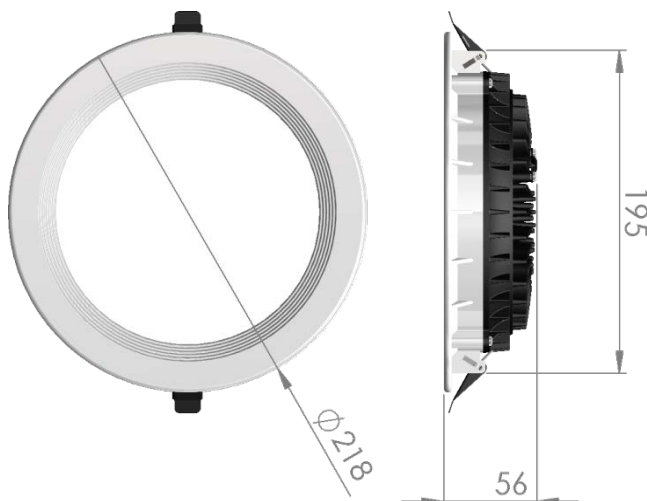

Downlight Slim Style

LP-LU-200ASL13 840

Art. No 570411453

Luminous flux	1320 lm
Luminaire efficiency	102 lm/W
CRI	> 80
Correlated colour temperature	4000 K
Rated power	13 W
LED	Samsung LM561B
Dimmable	NO
Input current	0.056 A
Working voltage	AC 220-240 V
Ingress protection code	IP20
Mech. impact protection code	-
Working temperature	-20 to +40°C

Service life	80 000 hours at 80% luminous flux
Housing	Aluminium
Diffuser	PMMA
Installation	Recessed in suspended ceilings
Dimensions – LxWxH	Ø218x56 mm
Weight	-
Mark	CE, RoHS
Origin	EU
Manufacturer	Solar LED Power Ltd.

Dimensional drawing:

Solar LED Power Ltd. is constantly developing and improving its products. The right is reserved to change specifications without prior notification.