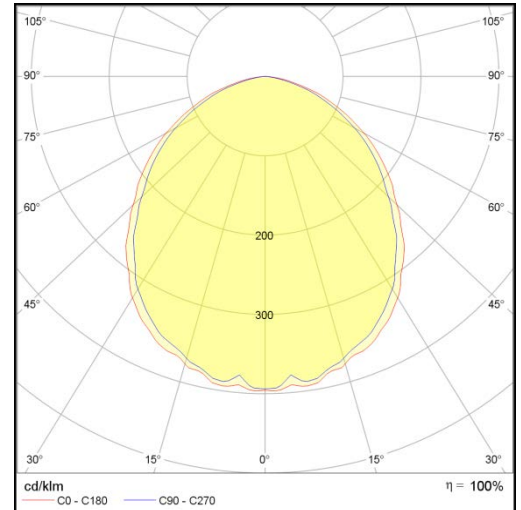

# Downlight Slim Style

**LP-LU-200ASL13 830**

Art. No 570311452

Luminous flux	1250 lm
Luminaire efficiency	96 lm/W
CRI	> 80
Correlated colour temperature	3000 K
Rated power	13 W
LED	Samsung LM561B
Dimmable	NO
Input current	0.056 A
Working voltage	AC 220-240 V
Ingress protection code	IP20
Mech. impact protection code	-
Working temperature	-20 to +40°C

Service life	80 000 hours at 80% luminous flux
Housing	Aluminium
Diffuser	PMMA
Installation	Recessed in suspended ceilings
Dimensions – LxWxH	Ø218x56 mm
Weight	-
Mark	CE, RoHS
Origin	EU
Manufacturer	Solar LED Power Ltd.