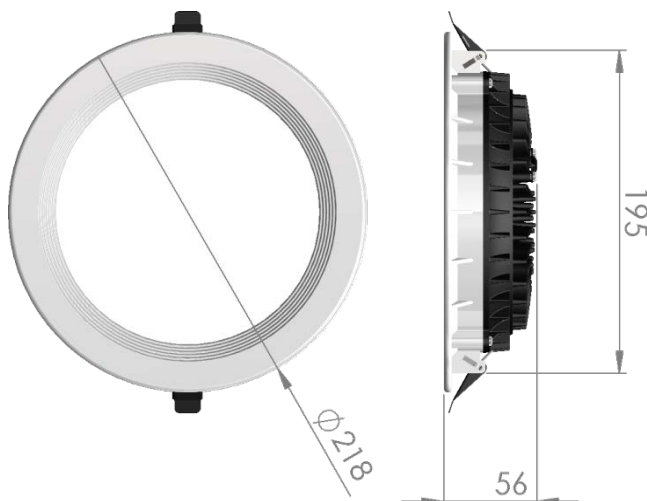

# Downlight Slim Style

**LP-LU-200ASL13 830**

Art. No 570311452

Luminous flux	1250 lm
Luminaire efficiency	96 lm/W
CRI	> 80
Correlated colour temperature	3000 K
Rated power	13 W
LED	Samsung LM561B
Dimmable	NO
Input current	0.056 A
Working voltage	AC 220-240 V
Ingress protection code	IP20
Mech. impact protection code	-
Working temperature	-20 to +40°C

Service life	80 000 hours at 80% luminous flux
Housing	Aluminium
Diffuser	PMMA
Installation	Recessed in suspended ceilings
Dimensions – LxWxH	Ø218x56 mm
Weight	-
Mark	CE, RoHS
Origin	EU
Manufacturer	Solar LED Power Ltd.

Dimensional drawing:

Solar LED Power Ltd. is constantly developing and improving its products. The right is reserved to change specifications without prior notification.