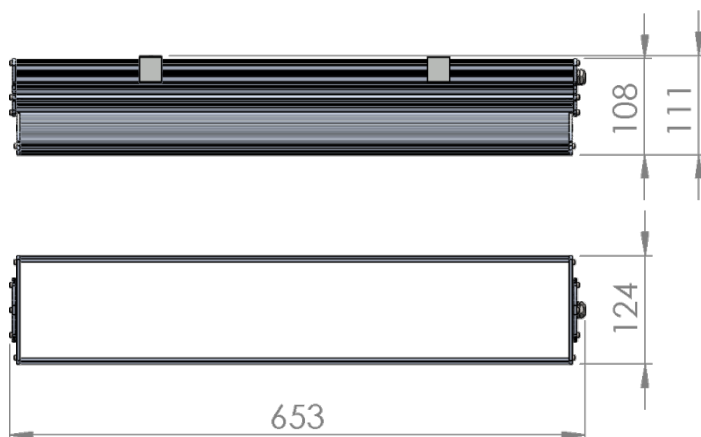

L5 Linear Igor Style

LP-L5-P60-96 IG DALI 850

Art. No 553531325

Luminous flux	3720 lm
Luminaire efficiency	124 lm/W
CRI	> 80
Correlated colour temperature	5000 K
Rated power	30 W
LED	Samsung LM561B
Dimmable	YES - to 1%
Input current	0.13 A
Working voltage	AC 220-240 V
Ingress protection code	IP33
Mech. impact protection code	-
Working temperature	-30 to +40°C

Service life	100 000 hours at 80% luminous flux
Housing	Aluminium
Diffuser	PMMA
Installation	Surface mounting or suspended on wire/chain
Dimensions – LxWxH	653x124x111 mm
Weight	-
Mark	CE, RoHS
Origin	EU
Manufacturer	Solar LED Power Ltd.

Dimensional drawing:

Solar LED Power Ltd. is constantly developing and improving its products. The right is reserved to change specifications without prior notification.