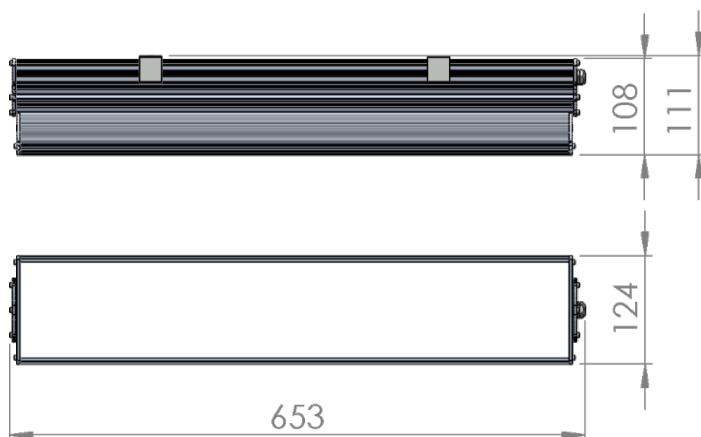

# L5 Linear Igor Style

**LP-L5-P60-48 IG PWM 830**

Art. No 553341308

Luminous flux	1560 lm
Luminaire efficiency	112 lm/W
CRI	> 80
Correlated colour temperature	3000 K
Rated power	14 W
LED	Samsung LM561B
Dimmable	YES - to 10%
Input current	0.06 A
Working voltage	AC 220-240 V
Ingress protection code	IP33
Mech. impact protection code	-
Working temperature	-30 to +40°C

Service life	100 000 hours at 80% luminous flux
Housing	Aluminium
Diffuser	PMMA
Installation	Surface mounting or suspended on wire/chain
Dimensions – LxWxH	653x124x111 mm
Weight	-
Mark	CE, RoHS
Origin	EU
Manufacturer	Solar LED Power Ltd.

Dimensional drawing:

Solar LED Power Ltd. is constantly developing and improving its products. The right is reserved to change specifications without prior notification.