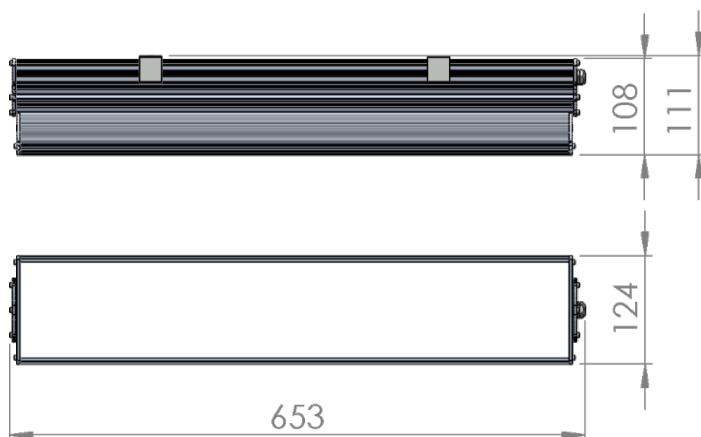

## LP-L5-P60-144 IG DALI 850

Art. No 553531334

Luminous flux	4960 lm
Luminaire efficiency	124 lm/W
CRI	> 80
Correlated colour temperature	5000 K
Rated power	40 W
LED	Samsung LM561B
Dimmable	YES - to 1%
Input current	0.173 A
Working voltage	AC 220-240 V
Ingress protection code	IP33
Mech. impact protection code	-
Working temperature	-30 to +40°C

Service life	100 000 hours at 80% luminous flux
Housing	Aluminium
Diffuser	PMMA
Installation	Surface mounting or suspended on wire/chain
Dimensions – LxWxH	653x124x111 mm
Weight	-
Mark	CE, RoHS
Origin	EU
Manufacturer	Solar LED Power Ltd.

Dimensional drawing:

Solar LED Power Ltd. is constantly developing and improving its products. The right is reserved to change specifications without prior notification.