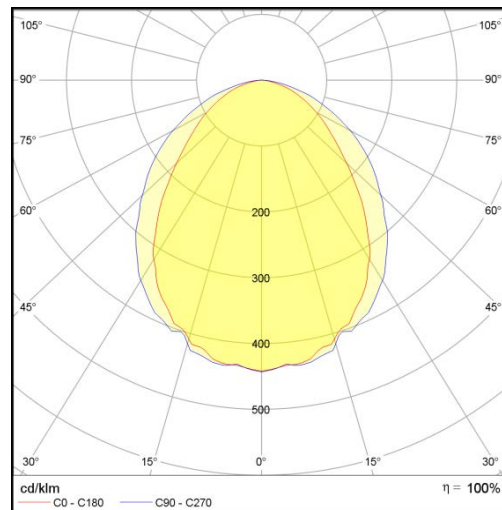

L5 Linear Igor Style

LP-L5-P60-144 IG 850

Art. No 553511331

Luminous flux	4960 lm
Luminaire efficiency	124 lm/W
CRI	> 80
Correlated colour temperature	5000 K
Rated power	40 W
LED	Samsung LM561B
Dimmable	NO
Input current	0.173 A
Working voltage	AC 220-240 V
Ingress protection code	IP33
Mech. impact protection code	-
Working temperature	-30 to +40°C

Service life	100 000 hours at 80% luminous flux
Housing	Aluminium
Diffuser	PMMA
Installation	Surface mounting or suspended on wire/chain
Dimensions – LxWxH	653x124x111 mm
Weight	-
Mark	CE, RoHS
Origin	EU
Manufacturer	Solar LED Power Ltd.