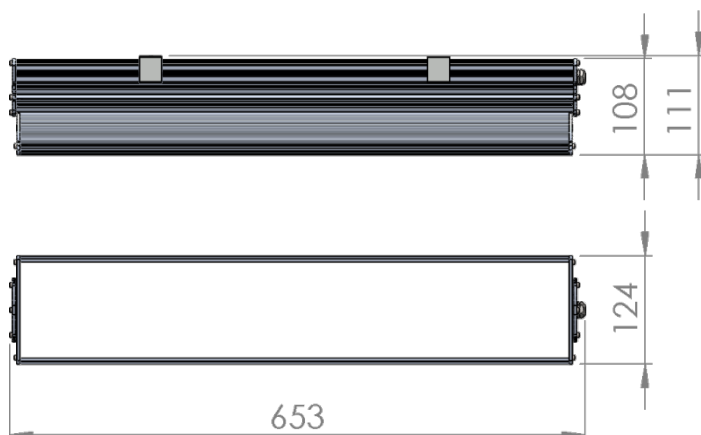

L5 Linear Igor Style

LP-L5-P60-144 IG 850

Art. No 553511331

Luminous flux	4960 lm
Luminaire efficiency	124 lm/W
CRI	> 80
Correlated colour temperature	5000 K
Rated power	40 W
LED	Samsung LM561B
Dimmable	NO
Input current	0.173 A
Working voltage	AC 220-240 V
Ingress protection code	IP33
Mech. impact protection code	-
Working temperature	-30 to +40°C

Service life	100 000 hours at 80% luminous flux
Housing	Aluminium
Diffuser	PMMA
Installation	Surface mounting or suspended on wire/chain
Dimensions – LxWxH	653x124x111 mm
Weight	-
Mark	CE, RoHS
Origin	EU
Manufacturer	Solar LED Power Ltd.

Dimensional drawing:

Solar LED Power Ltd. is constantly developing and improving its products. The right is reserved to change specifications without prior notification.