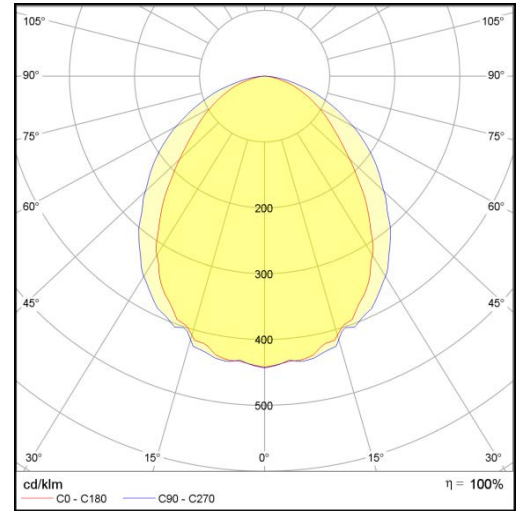

L5 Linear Igor Style

LP-L5-P300-480 IG DALI 830

Art. No 553331260

Luminous flux	14340 lm
Luminaire efficiency	120 lm/W
CRI	> 80
Correlated colour temperature	3000 K
Rated power	120 W
LED	Samsung LM561B
Dimmable	YES - to 1%
Input current	0.521 A
Working voltage	AC 220-240 V
Ingress protection code	IP33
Mech. impact protection code	-
Working temperature	-30 to +40°C

Service life	100 000 hours at 80% luminous flux
Housing	Aluminium
Diffuser	PMMA
Installation	Surface mounting or suspended on wire/chain
Dimensions – LxWxH	3053x124x111 mm
Weight	-
Mark	CE, RoHS
Origin	EU
Manufacturer	Solar LED Power Ltd.