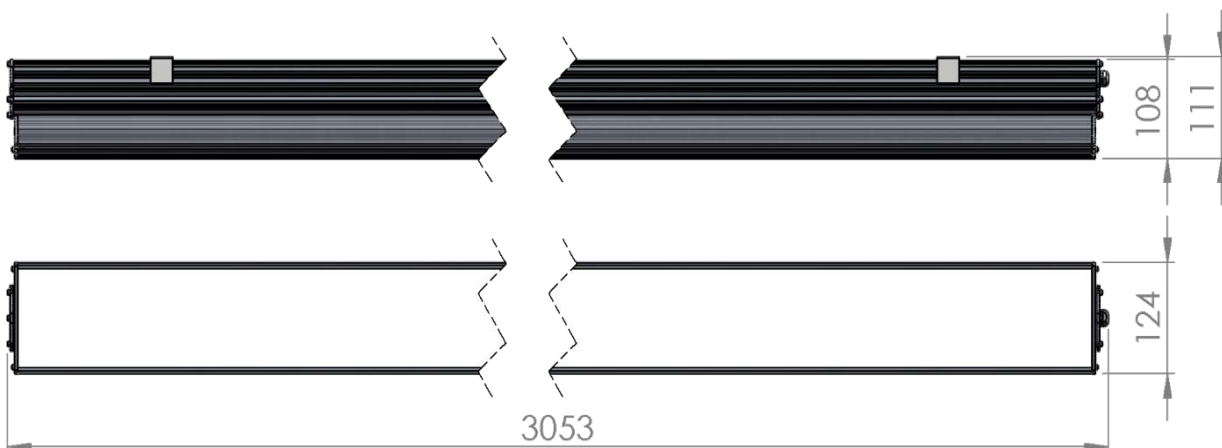

L5 Linear Igor Style

LP-L5-P300-480 IG DALI 830

Art. No 553331260

Luminous flux	14340 lm
Luminaire efficiency	120 lm/W
CRI	> 80
Correlated colour temperature	3000 K
Rated power	120 W
LED	Samsung LM561B
Dimmable	YES - to 1%
Input current	0.521 A
Working voltage	AC 220-240 V
Ingress protection code	IP33
Mech. impact protection code	-
Working temperature	-30 to +40°C

Service life	100 000 hours at 80% luminous flux
Housing	Aluminium
Diffuser	PMMA
Installation	Surface mounting or suspended on wire/chain
Dimensions – LxWxH	3053x124x111 mm
Weight	-
Mark	CE, RoHS
Origin	EU
Manufacturer	Solar LED Power Ltd.

Dimensional drawing:

Solar LED Power Ltd. is constantly developing and improving its products. The right is reserved to change specifications without prior notification.