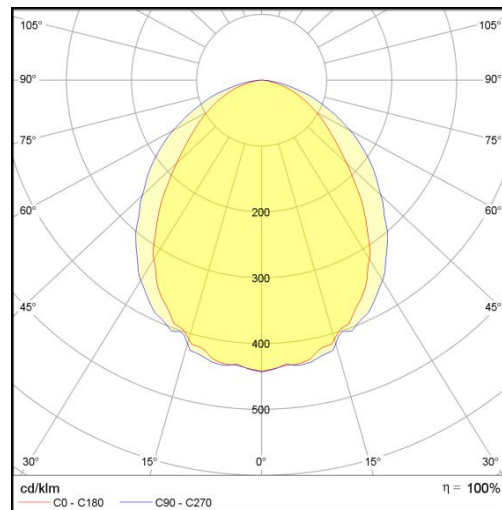

L5 Linear Igor Style

LP-L5-P300-240 IG 850

Art. No 553511250

Luminous flux	8000 lm
Luminaire efficiency	133 lm/W
CRI	> 80
Correlated colour temperature	5000 K
Rated power	60 W
LED	Samsung LM561B
Dimmable	NO
Input current	0.26 A
Working voltage	AC 220-240 V
Ingress protection code	IP33
Mech. impact protection code	-
Working temperature	-30 to +40°C

Service life	100 000 hours at 80% luminous flux
Housing	Aluminium
Diffuser	PMMA
Installation	Surface mounting or suspended on wire/chain
Dimensions – LxWxH	3053x124x111 mm
Weight	-
Mark	CE, RoHS
Origin	EU
Manufacturer	Solar LED Power Ltd.