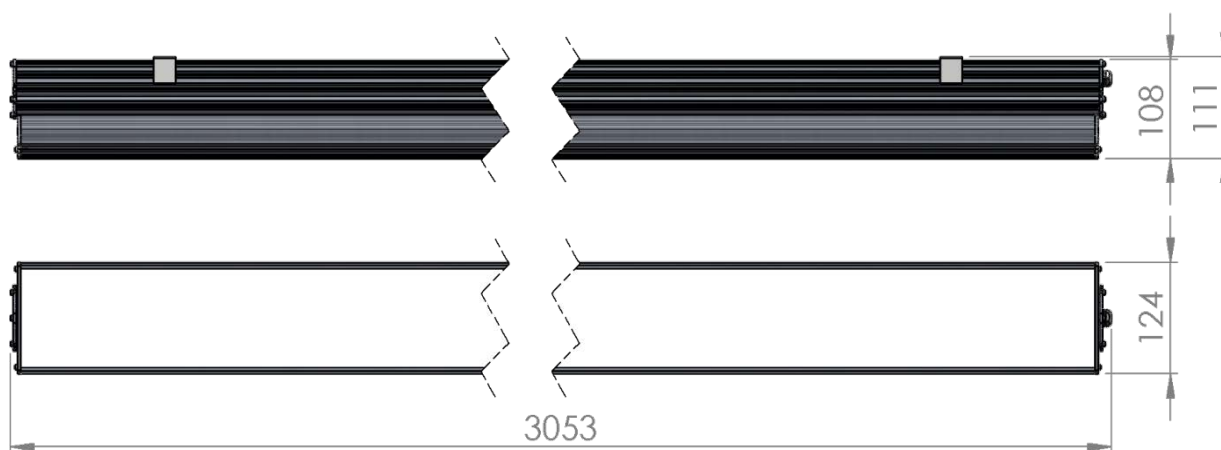

L5 Linear Igor Style

LP-L5-P300-240 IG 850

Art. No 553511250

Luminous flux	8000 lm
Luminaire efficiency	133 lm/W
CRI	> 80
Correlated colour temperature	5000 K
Rated power	60 W
LED	Samsung LM561B
Dimmable	NO
Input current	0.26 A
Working voltage	AC 220-240 V
Ingress protection code	IP33
Mech. impact protection code	-
Working temperature	-30 to +40°C

Service life	100 000 hours at 80% luminous flux
Housing	Aluminium
Diffuser	PMMA
Installation	Surface mounting or suspended on wire/chain
Dimensions – LxWxH	3053x124x111 mm
Weight	-
Mark	CE, RoHS
Origin	EU
Manufacturer	Solar LED Power Ltd.

Dimensional drawing:

Solar LED Power Ltd. is constantly developing and improving its products. The right is reserved to change specifications without prior notification.