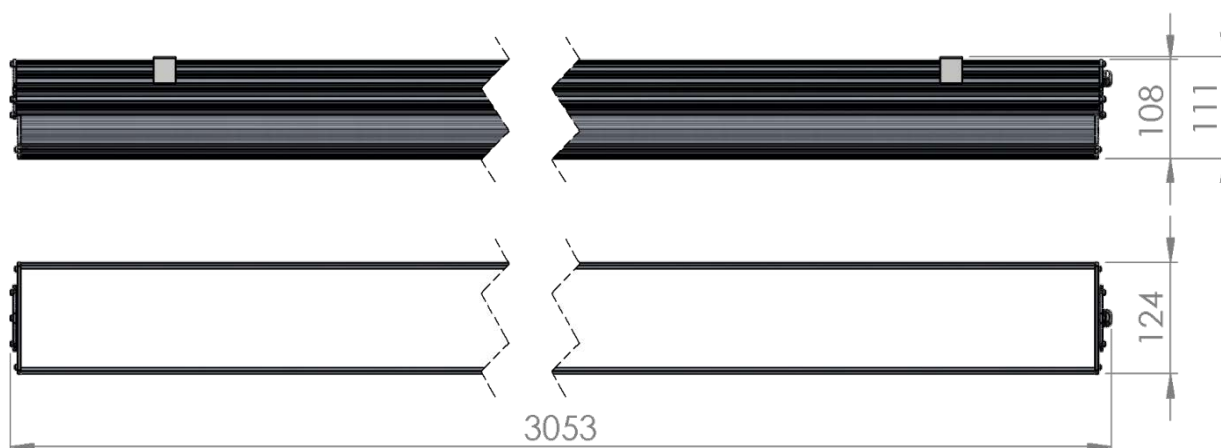

# L5 Linear Igor Style

**LP-L5-P300-240 IG 840**

Art. No 553411249

Luminous flux	7580 lm
Luminaire efficiency	126 lm/W
CRI	> 80
Correlated colour temperature	4000 K
Rated power	60 W
LED	Samsung LM561B
Dimmable	NO
Input current	0.26 A
Working voltage	AC 220-240 V
Ingress protection code	IP33
Mech. impact protection code	-
Working temperature	-30 to +40°C

Service life	100 000 hours at 80% luminous flux
Housing	Aluminium
Diffuser	PMMA
Installation	Surface mounting or suspended on wire/chain
Dimensions – LxWxH	3053x124x111 mm
Weight	-
Mark	CE, RoHS
Origin	EU
Manufacturer	Solar LED Power Ltd.

Dimensional drawing:

Solar LED Power Ltd. is constantly developing and improving its products. The right is reserved to change specifications without prior notification.