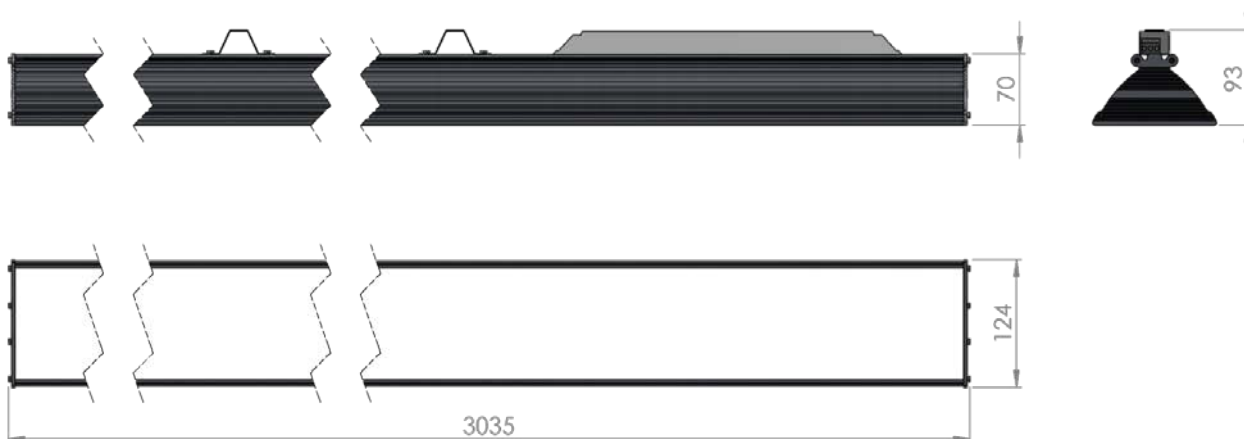

## LP-L5-P300-240 DALI 850

Art. No 552531163

Luminous flux	8000 lm
Luminaire efficiency	133 lm/W
CRI	> 80
Correlated colour temperature	5000 K
Rated power	60 W
LED	Samsung LM561B
Dimmable	YES - to 1%
Input current	0.26 A
Working voltage	AC 220-240 V
Ingress protection code	IP20
Mech. impact protection code	-
Working temperature	-30 to +40°C

Service life	100 000 hours at 80% luminous flux
Housing	Aluminium
Diffuser	PMMA
Installation	Surface mounting or suspended on wire/chain
Dimensions – LxWxH	3035x124x93 mm
Weight	5.2 kg
Mark	CE, RoHS
Origin	EU
Manufacturer	Solar LED Power Ltd.

Dimensional drawing:

Solar LED Power Ltd. is constantly developing and improving its products. The right is reserved to change specifications without prior notification.