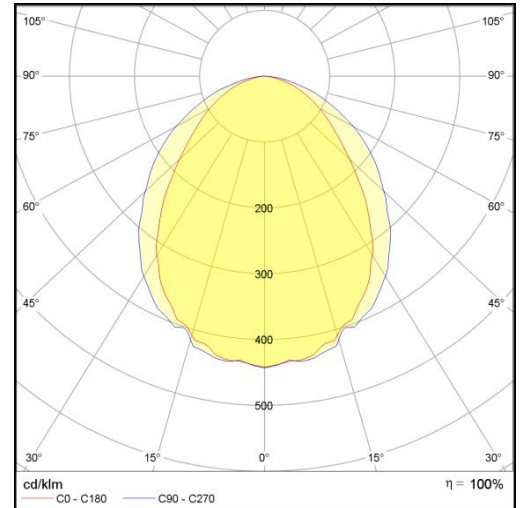

# L5 Linear Style

## LP-L5-P300-240 DALI 850

Art. No 552531163

Luminous flux	8000 lm
Luminaire efficiency	133 lm/W
CRI	> 80
Correlated colour temperature	5000 K
Rated power	60 W
LED	Samsung LM561B
Dimmable	YES - to 1%
Input current	0.26 A
Working voltage	AC 220-240 V
Ingress protection code	IP20
Mech. impact protection code	-
Working temperature	-30 to +40°C

Service life	100 000 hours at 80% luminous flux
Housing	Aluminium
Diffuser	PMMA
Installation	Surface mounting or suspended on wire/chain
Dimensions – LxWxH	3035x124x93 mm
Weight	5.2 kg
Mark	CE, RoHS
Origin	EU
Manufacturer	Solar LED Power Ltd.