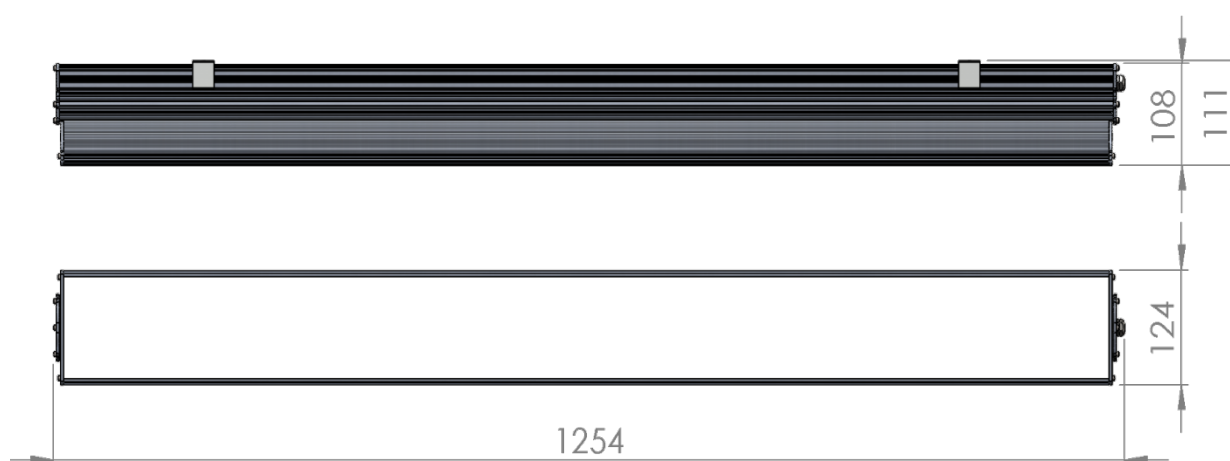

L5 Linear Igor Style

LP-L5-P120-192 IG PWM 830

Art. No 553341290

| | |
|-------------------------------|----------------|
| Luminous flux | 6720 lm |
| Luminaire efficiency | 112 lm/W |
| CRI | > 80 |
| Correlated colour temperature | 3000 K |
| Rated power | 60 W |
| LED | Samsung LM561B |
| Dimmable | YES - to 10% |
| Input current | 0.26 A |
| Working voltage | AC 220-240 V |
| Ingress protection code | IP33 |
| Mech. impact protection code | - |
| Working temperature | -30 to +40°C |

| | |
|--------------------|---|
| Service life | 100 000 hours at 80% luminous flux |
| Housing | Aluminium |
| Diffuser | PMMA |
| Installation | Surface mounting or suspended on wire/chain |
| Dimensions – LxWxH | 1254x124x111 mm |
| Weight | 3.4 kg |
| Mark | CE, RoHS |
| Origin | EU |
| Manufacturer | Solar LED Power Ltd. |

Dimensional drawing:

Solar LED Power Ltd. is constantly developing and improving its products. The right is reserved to change specifications without prior notification.