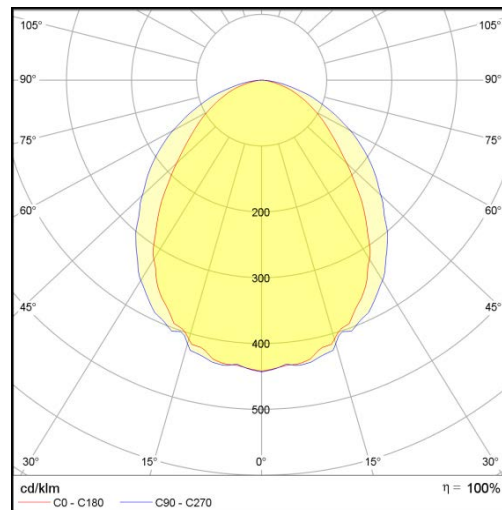

L5 Linear Igor Style

LP-L5-P120-192 IG PWM 830

Art. No 553341290

| | |
|-------------------------------|----------------|
| Luminous flux | 6720 lm |
| Luminaire efficiency | 112 lm/W |
| CRI | > 80 |
| Correlated colour temperature | 3000 K |
| Rated power | 60 W |
| LED | Samsung LM561B |
| Dimmable | YES - to 10% |
| Input current | 0.26 A |
| Working voltage | AC 220-240 V |
| Ingress protection code | IP33 |
| Mech. impact protection code | - |
| Working temperature | -30 to +40°C |

| | |
|--------------------|---|
| Service life | 100 000 hours at 80% luminous flux |
| Housing | Aluminium |
| Diffuser | PMMA |
| Installation | Surface mounting or suspended on wire/chain |
| Dimensions – LxWxH | 1254x124x111 mm |
| Weight | 3.4 kg |
| Mark | CE, RoHS |
| Origin | EU |
| Manufacturer | Solar LED Power Ltd. |