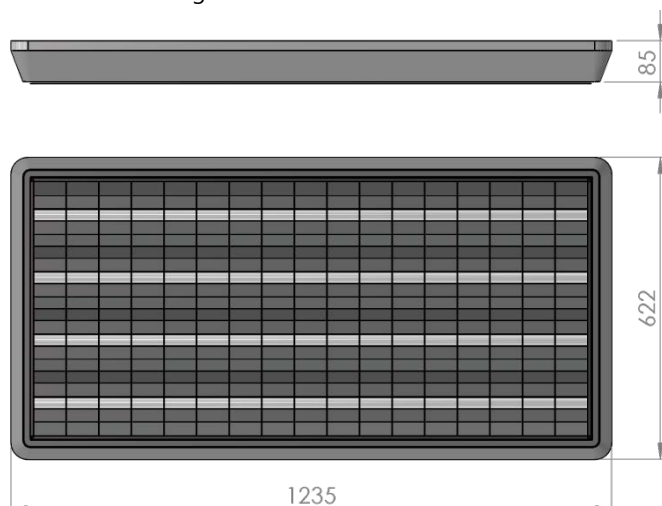

L3 Ceiling Style

LP-L3-60X120 OM DALI 830

Art. No 542331131

Luminous flux	7770 lm
Luminaire efficiency	108 lm/W
CRI	> 80
Correlated colour temperature	3000 K
Rated power	72 W
LED	Samsung LM561B
Dimmable	YES - to 1%
Input current	0.313 A
Working voltage	AC 220-240 V
Ingress protection code	IP20
Mech. impact protection code	-
Working temperature	-20 to +40°C

Service life	80 000 hours at 80% luminous flux
Housing	Steel Sheet
Diffuser	Polystyrol
Installation	Surface mounting
Dimensions – LxWxH	1235x622x85 mm
Weight	-
Mark	CE, RoHS
Origin	EU
Manufacturer	Solar LED Power Ltd.

Dimensional drawing:

Solar LED Power Ltd. is constantly developing and improving its products. The right is reserved to change specifications without prior notification.