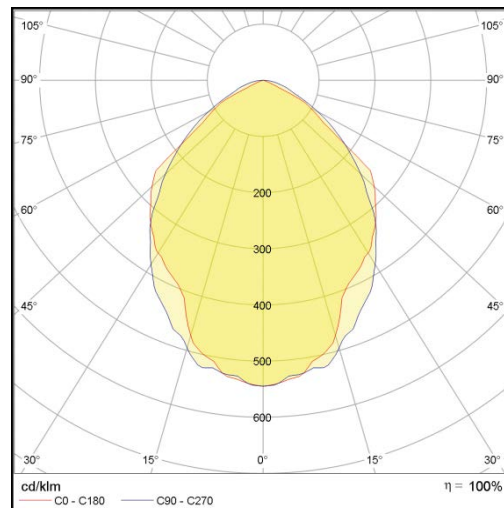

L3 Ceiling Style

LP-L3-60X120 OM DALI 830

Art. No 542331131

Luminous flux	7770 lm
Luminaire efficiency	108 lm/W
CRI	> 80
Correlated colour temperature	3000 K
Rated power	72 W
LED	Samsung LM561B
Dimmable	YES - to 1%
Input current	0.313 A
Working voltage	AC 220-240 V
Ingress protection code	IP20
Mech. impact protection code	-
Working temperature	-20 to +40°C

Service life	80 000 hours at 80% luminous flux
Housing	Steel Sheet
Diffuser	Polystyrol
Installation	Surface mounting
Dimensions – LxWxH	1235x622x85 mm
Weight	-
Mark	CE, RoHS
Origin	EU
Manufacturer	Solar LED Power Ltd.